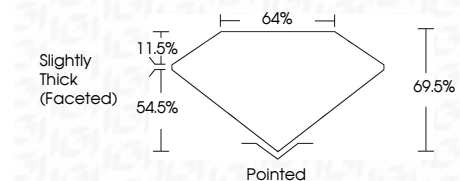

**ELECTRONIC COPY**

LG793610923  
Report verification at igi.org

April 17, 2026  
IGI Report Number **LG793610923**  
Description **LABORATORY GROWN DIAMOND**  
Shape and Cutting Style **CUSHION MODIFIED BRILLIANT**  
Measurements **9.78 X 7.09 X 4.93 MM**

**GRADING RESULTS**  
Carat Weight **2.58 CARATS**  
Color Grade **D**  
Clarity Grade **VS 1**

**ADDITIONAL GRADING INFORMATION**  
Polish **EXCELLENT**  
Symmetry **EXCELLENT**  
Fluorescence **NONE**  
Inscription(s) **IGI LG793610923**  
Comments: This Laboratory Grown Diamond was created by Chemical Vapor Deposition (CVD) growth process. Type IIa

April 17, 2026  
IGI Report No LG793610923  
**CUSHION MODIFIED BRILLIANT**  
9.78 X 7.09 X 4.93 MM  
2.58 CARATS  
D  
VS 1  
69.5%  
54.5%  
11.5%  
Slightly Thick (Faceted)  
Pointed  
EXCELLENT  
EXCELLENT  
NONE  
IGI LG793610923  
Comments: This Laboratory Grown Diamond was created by Chemical Vapor Deposition (CVD) growth process. Type IIa

**GRADING RESULTS**  
Carat Weight **2.58 CARATS**  
Color Grade **D**  
Clarity Grade **VS 1**

**ADDITIONAL GRADING INFORMATION**  
Polish **EXCELLENT**  
Symmetry **EXCELLENT**  
Fluorescence **NONE**  
Inscription(s) **IGI LG793610923**