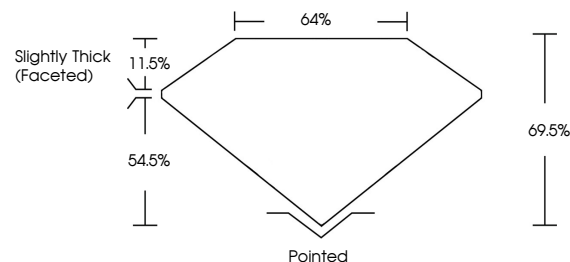

PROPORTIONS