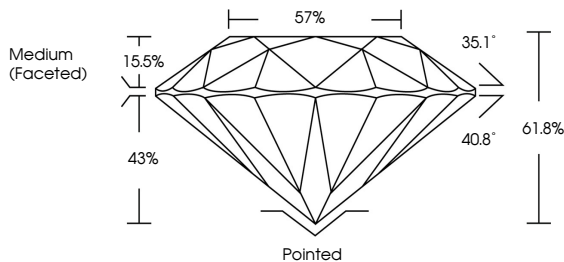

PROPORTIONS