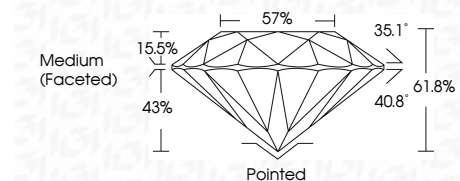

**ELECTRONIC COPY**

LG793603486  
Report verification at igi.org

April 18, 2026  
IGI Report Number **LG793603486**  
Description **LABORATORY GROWN DIAMOND**  
Shape and Cutting Style **ROUND BRILLIANT**  
Measurements **9.42 - 9.45 X 5.83 MM**

**GRADING RESULTS**  
Carat Weight **3.20 CARATS**  
Color Grade **E**  
Clarity Grade **VS 1**  
Cut Grade **IDEAL**

**ADDITIONAL GRADING INFORMATION**  
Polish **EXCELLENT**  
Symmetry **EXCELLENT**  
Fluorescence **NONE**  
Inscription(s) **IGI LG793603486**  
Comments: This Laboratory Grown Diamond was created by Chemical Vapor Deposition (CVD) growth process. Type IIa

April 18, 2026  
IGI Report No LG793603486  
**ROUND BRILLIANT**  
3.20 CARATS  
E  
VS 1  
IDEAL  
61.8%  
57%  
Medium (Faceted)  
Pointed  
EXCELLENT  
EXCELLENT  
NONE  
IGI LG793603486  
Comments: This Laboratory Grown Diamond was created by Chemical Vapor Deposition (CVD) growth process. Type IIa

April 18, 2026  
IGI Report Number **LG793603486**  
Description **LABORATORY GROWN DIAMOND**  
Shape and Cutting Style **ROUND BRILLIANT**  
Measurements **9.42 - 9.45 X 5.83 MM**

**GRADING RESULTS**  
Carat Weight **3.20 CARATS**  
Color Grade **E**  
Clarity Grade **VS 1**  
Cut Grade **IDEAL**