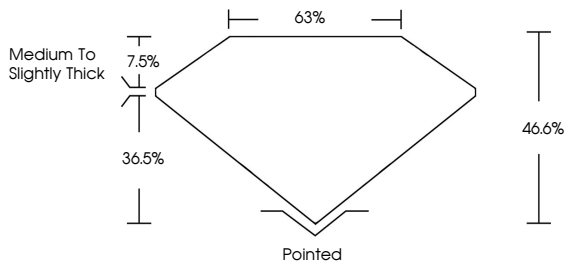

PROPORTIONS