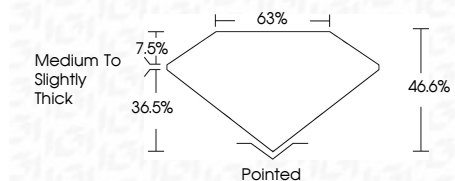

ELECTRONIC COPY

LG792699299
Report verification at igi.org

April 27, 2026
IGI Report Number **LG792699299**
Description **LABORATORY GROWN DIAMOND**

Shape and Cutting Style **TRAPEZE BRILLIANT CUT**
Measurements **7.66 X 11.39 X 5.31 MM**

GRADING RESULTS
Carat Weight **3.56 CARATS**
Color Grade **D**
Clarity Grade **VS 1**

ADDITIONAL GRADING INFORMATION
Polish **EXCELLENT**
Symmetry **EXCELLENT**
Fluorescence **NONE**
Inscription(s) **IGI LG792699299**
Comments: This Laboratory Grown Diamond was created by Chemical Vapor Deposition (CVD) growth process. Type IIa

April 27, 2026
IGI Report No LG792699299
TRAPEZE BRILLIANT CUT
7.66 X 11.39 X 5.31 MM
Carat Weight **3.56 CARATS**
Color Grade **D**
Clarity Grade **VS 1**
Depth **46.6%**
Table **36.5%**
Girdle **Medium to Slightly Thick**
Culet **Pointed**
Polish **EXCELLENT**
Symmetry **EXCELLENT**
Fluorescence **NONE**
Inscription(s) **IGI LG792699299**
Comments: This Laboratory Grown Diamond was created by Chemical Vapor Deposition (CVD) growth process. Type IIa

GRADING RESULTS
Carat Weight **3.56 CARATS**
Color Grade **D**
Clarity Grade **VS 1**

ADDITIONAL GRADING INFORMATION
Polish **EXCELLENT**
Symmetry **EXCELLENT**
Fluorescence **NONE**
Inscription(s) **IGI LG792699299**