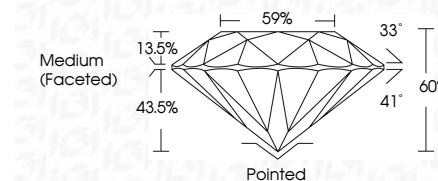

**ELECTRONIC COPY**

LG792698421  
Report verification at igi.org

April 27, 2026  
IGI Report Number **LG792698421**  
Description **LABORATORY GROWN DIAMOND**  
Shape and Cutting Style **ROUND BRILLIANT**  
Measurements **6.67 - 6.71 X 4.01 MM**

**GRADING RESULTS**

Carat Weight **1.09 CARAT**  
Color Grade **E**  
Clarity Grade **VVS 2**  
Cut Grade **IDEAL**

**ADDITIONAL GRADING INFORMATION**

Polish **EXCELLENT**  
Symmetry **EXCELLENT**  
Fluorescence **NONE**  
Inscription(s) **IGI LG792698421**  
Comments: This Laboratory Grown Diamond was created by Chemical Vapor Deposition (CVD) growth process. Type IIa

April 27, 2026  
IGI Report No **LG792698421**  
**ROUND BRILLIANT**  
6.67 - 6.71 X 4.01 MM  
1.09 CARAT  
E  
VVS 2  
IDEAL  
60%  
59%  
Medium (Faceted)  
Pointed  
EXCELLENT  
EXCELLENT  
NONE  
IGI LG792698421  
Comments: This Laboratory Grown Diamond was created by Chemical Vapor Deposition (CVD) growth process. Type IIa

**GRADING RESULTS**

Carat Weight **1.09 CARAT**  
Color Grade **E**  
Clarity Grade **VVS 2**  
Cut Grade **IDEAL**

**ADDITIONAL GRADING INFORMATION**

Polish **EXCELLENT**  
Symmetry **EXCELLENT**  
Fluorescence **NONE**  
Inscription(s) **IGI LG792698421**