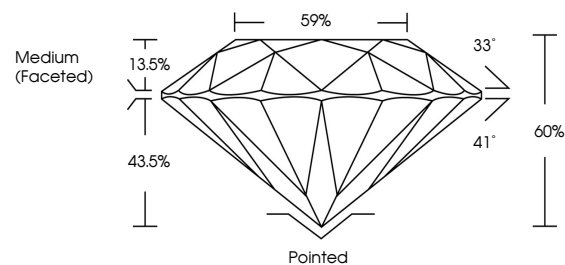

**GRADING RESULTS**

Carat Weight **1.09 CARAT**  
Color Grade **E**  
Clarity Grade **VVS 2**  
Cut Grade **IDEAL**

**ADDITIONAL GRADING INFORMATION**

Polish **EXCELLENT**  
Symmetry **EXCELLENT**  
Fluorescence **NONE**  
Inscription(s) **IGI LG792698421**

Comments: This Laboratory Grown Diamond was created by Chemical Vapor Deposition (CVD) growth process. Type IIa

**PROPORTIONS**

Sample Image Used

**CLARITY CHARACTERISTICS**

**KEY TO SYMBOLS**

Red symbols indicate internal characteristics.  
Green symbols indicate external characteristics.