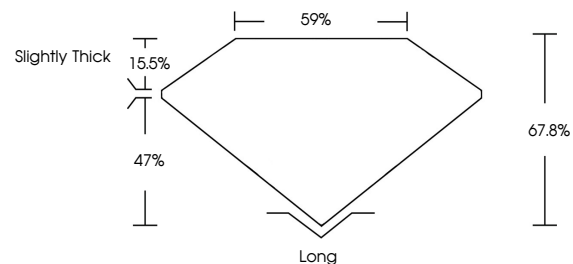

April 29, 2026
IGI Report No. LG792698051
EMERALD CUT
7.02 X 4.50 X 3.05 MM
1.01 CARAT
Color Grade **D**
Clarity Grade **VS 2**
Depth **47.0%**
Table **59%**
Girdle **Slightly Thick**
Culet **Long**
Polish **EXCELLENT**
Symmetry **EXCELLENT**
Fluorescence **NONE**
Inscription(s) **IGI LG792698051**
Comments: This Laboratory Grown Diamond was created by Chemical Vapor Deposition (CVD) growth process. Type IIa

LABORATORY GROWN DIAMOND REPORT

April 29, 2026
IGI Report Number **LG792698051**
Description **LABORATORY GROWN DIAMOND**
Shape and Cutting Style **EMERALD CUT**
Measurements **7.02 X 4.50 X 3.05 MM**

GRADING RESULTS
Carat Weight **1.01 CARAT**
Color Grade **D**
Clarity Grade **VS 2**

PROPORTIONS

CLARITY CHARACTERISTICS

KEY TO SYMBOLS

Red symbols indicate internal characteristics.
Green symbols indicate external characteristics.

COLOR

D E F G H I J Faint Very Light Light

CLARITY

| FL | IF | VS ¹⁻² | VS ¹⁻² | SI ¹⁻² | I ¹⁻³ |
|----------|---------------------|-----------------------------|------------------------|-------------------|------------------|
| Flawless | Internally Flawless | Very Very Slightly Included | Very Slightly Included | Slightly Included | Included |