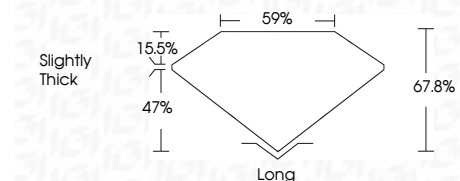

ELECTRONIC COPY

LG792698051
Report verification at igi.org

April 29, 2026
IGI Report Number **LG792698051**
Description **LABORATORY GROWN DIAMOND**
Shape and Cutting Style **EMERALD CUT**
Measurements **7.02 X 4.50 X 3.05 MM**

GRADING RESULTS
Carat Weight **1.01 CARAT**
Color Grade **D**
Clarity Grade **VS 2**

ADDITIONAL GRADING INFORMATION
Polish **EXCELLENT**
Symmetry **EXCELLENT**
Fluorescence **NONE**
Inscription(s) **IGI LG792698051**
Comments: This Laboratory Grown Diamond was created by Chemical Vapor Deposition (CVD) growth process. Type IIa

April 29, 2026
IGI Report No. LG792698051
EMERALD CUT
7.02 X 4.50 X 3.05 MM
1.01 CARAT
Color Grade **D**
Clarity Grade **VS 2**
Depth **47.0%**
Table **59%**
Girdle **Slightly Thick**
Culet **Long**
Polish **EXCELLENT**
Symmetry **EXCELLENT**
Fluorescence **NONE**
Inscription(s) **IGI LG792698051**
Comments: This Laboratory Grown Diamond was created by Chemical Vapor Deposition (CVD) growth process. Type IIa

LABORATORY GROWN DIAMOND REPORT

April 29, 2026
IGI Report Number **LG792698051**
Description **LABORATORY GROWN DIAMOND**
Shape and Cutting Style **EMERALD CUT**
Measurements **7.02 X 4.50 X 3.05 MM**

GRADING RESULTS
Carat Weight **1.01 CARAT**
Color Grade **D**
Clarity Grade **VS 2**