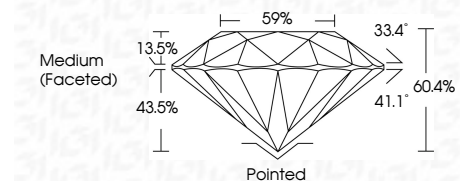

**ELECTRONIC COPY**

LG792695054  
Report verification at igi.org

April 17, 2026  
IGI Report Number **LG792695054**  
Description **LABORATORY GROWN DIAMOND**  
Shape and Cutting Style **ROUND BRILLIANT**  
Measurements **7.46 - 7.50 X 4.52 MM**

**GRADING RESULTS**  
Carat Weight **1.55 CARAT**  
Color Grade **D**  
Clarity Grade **VVS 2**  
Cut Grade **IDEAL**

Sample Image Used

**ADDITIONAL GRADING INFORMATION**  
Polish **EXCELLENT**  
Symmetry **EXCELLENT**  
Fluorescence **NONE**  
Inscription(s) **(IGI) LG792695054**  
Comments: This Laboratory Grown Diamond was created by Chemical Vapor Deposition (CVD) growth process. Type IIa

April 17, 2026  
IGI Report No LG792695054  
**ROUND BRILLIANT**  
7.46 - 7.50 X 4.52 MM  
1.55 CARAT  
D  
VVS 2  
IDEAL  
60.4%  
59%  
Medium (Faceted)  
Pointed  
EXCELLENT  
EXCELLENT  
NONE  
IGI LG792695054  
Comments: This Laboratory Grown Diamond was created by Chemical Vapor Deposition (CVD) growth process. Type IIa

**GRADING RESULTS**  
Carat Weight **1.55 CARAT**  
Color Grade **D**  
Clarity Grade **VVS 2**  
Cut Grade **IDEAL**

**ADDITIONAL GRADING INFORMATION**  
Polish **EXCELLENT**  
Symmetry **EXCELLENT**  
Fluorescence **NONE**  
Inscription(s) **(IGI) LG792695054**