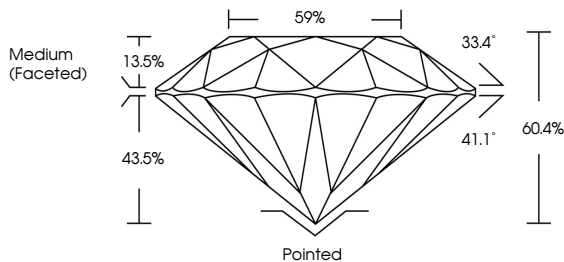

PROPORTIONS