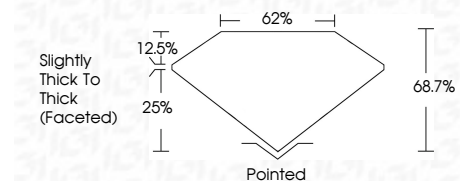

ELECTRONIC COPY

LG792692346
Report verification at igi.org

April 29, 2026
IGI Report Number **LG792692346**
Description **LABORATORY GROWN DIAMOND**

Shape and Cutting Style **PEAR MODIFIED BRILLIANT**
Measurements **11.54 X 7.22 X 4.96 MM**

GRADING RESULTS
Carat Weight **3.09 CARATS**
Color Grade **FANCY VIVID PINK**
Clarity Grade **VVS 2**

ADDITIONAL GRADING INFORMATION
Polish **EXCELLENT**
Symmetry **EXCELLENT**
Fluorescence **SLIGHT**
Inscription(s) **IGI LG792692346**
Comments: This Laboratory Grown Diamond was created by Chemical Vapor Deposition (CVD) growth process. Indications of post-growth treatment.

April 29, 2026
IGI Report No LG792692346
PEAR MODIFIED BRILLIANT
11.54 X 7.22 X 4.96 MM
3.09 CARATS
FANCY VIVID PINK
VVS 2
68.7%
62%
Slightly Thick To Thick (Faceted)
Pointed
EXCELLENT
EXCELLENT
SLIGHT
IGI LG792692346
Comments: This Laboratory Grown Diamond was created by Chemical Vapor Deposition (CVD) growth process. Indications of post-growth treatment.

GRADING RESULTS
Carat Weight **3.09 CARATS**
Color Grade **FANCY VIVID PINK**
Clarity Grade **VVS 2**

ADDITIONAL GRADING INFORMATION
Polish **EXCELLENT**
Symmetry **EXCELLENT**
Fluorescence **SLIGHT**
Inscription(s) **IGI LG792692346**