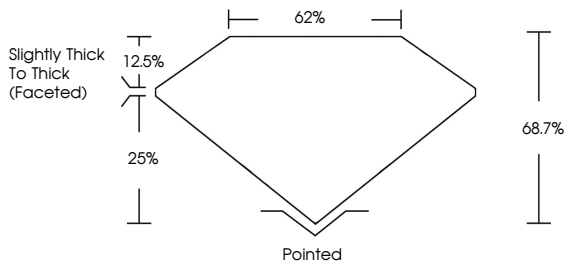

PROPORTIONS