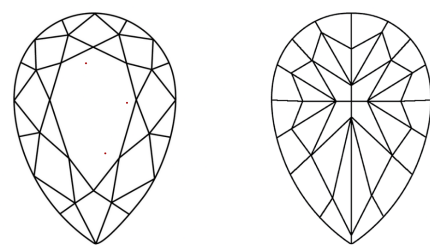

CLARITY CHARACTERISTICS

KEY TO SYMBOLS
Red symbols indicate internal characteristics.
Green symbols indicate external characteristics.

COLOR

D	E	F	G	H	I	J	Faint	Very Light	Light

CLARITY

FL	IF	VVS¹⁻²	VS¹⁻²	SI¹⁻²	I¹⁻³
Flawless	Internally Flawless	Very Very Slightly Included	Very Slightly Included	Slightly Included	Included