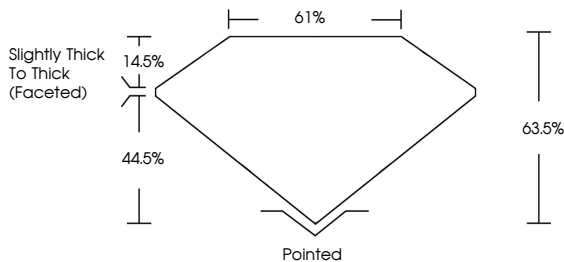

PROPORTIONS