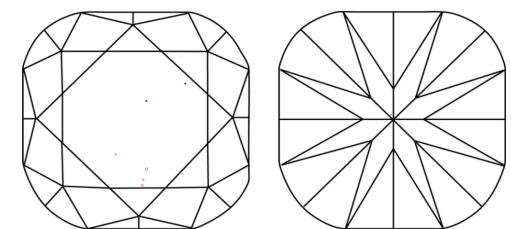

PROPORTIONS

Sample Image Used

CLARITY CHARACTERISTICS

KEY TO SYMBOLS
Red symbols indicate internal characteristics.
Green symbols indicate external characteristics.

COLOR

D	E	F	G	H	I	J	Faint	Very Light	Light
---	---	---	---	---	---	---	-------	------------	-------