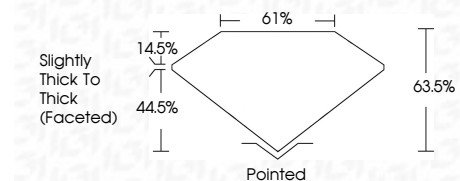

ELECTRONIC COPY

LG792685882
Report verification at igi.org

May 1, 2026
IGI Report Number **LG792685882**
Description **LABORATORY GROWN DIAMOND**
Shape and Cutting Style **SQUARE CUSHION BRILLIANT**
Measurements **10.01 X 9.50 X 6.03 MM**

GRADING RESULTS
Carat Weight **4.10 CARATS**
Color Grade **F**
Clarity Grade **VS 1**

ADDITIONAL GRADING INFORMATION
Polish **EXCELLENT**
Symmetry **EXCELLENT**
Fluorescence **NONE**
Inscription(s) **IGI LG792685882**
Comments: This Laboratory Grown Diamond was created by Chemical Vapor Deposition (CVD) growth process. Type IIa

May 1, 2026
IGI Report No. **LG792685882**
SQUARE CUSHION BRILLIANT
10.01 X 9.50 X 6.03 MM
Carat Weight **4.10 CARATS**
Color Grade **F**
Clarity Grade **VS 1**
Depth **63.5%**
Table **61%**
Girdle **Slightly Thick To Thick (Faceted)**
Culet **Pointed**
Polish **EXCELLENT**
Symmetry **EXCELLENT**
Fluorescence **NONE**
Inscription(s) **IGI LG792685882**
Comments: This Laboratory Grown Diamond was created by Chemical Vapor Deposition (CVD) growth process. Type IIa

May 1, 2026
IGI Report Number **LG792685882**
Description **LABORATORY GROWN DIAMOND**
Shape and Cutting Style **SQUARE CUSHION BRILLIANT**
Measurements **10.01 X 9.50 X 6.03 MM**

GRADING RESULTS
Carat Weight **4.10 CARATS**
Color Grade **F**
Clarity Grade **VS 1**