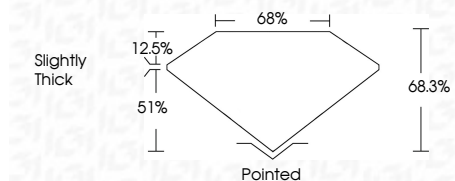

Measurements **13.18 X 9.35 X 6.39 MM**

**GRADING RESULTS**

Carat Weight **7.54 CARATS**  
Color Grade **F**  
Clarity Grade **VVS 2**

**ADDITIONAL GRADING INFORMATION**

Polish **EXCELLENT**  
Symmetry **EXCELLENT**  
Fluorescence **NONE**  
Inscription(s) **(IGI) LG792671893**  
Comments: This Laboratory Grown Diamond was created by Chemical Vapor Deposition (CVD) growth process. Type IIa

April 29, 2026  
IGI Report No. LG792671893  
CUT CORNERED RECT. MODIFIED BRILLIANT  
13.18 X 9.35 X 6.39 MM  
7.54 CARATS  
F  
VVS 2  
68.3%  
51%  
Slightly Thick  
Pointed  
EXCELLENT  
EXCELLENT  
NONE  
(IGI) LG792671893  
Comments: This Laboratory Grown Diamond was created by Chemical Vapor Deposition (CVD) growth process. Type IIa

**LABORATORY GROWN DIAMOND REPORT**

April 29, 2026  
IGI Report Number **LG792671893**  
Description **LABORATORY GROWN DIAMOND**  
Shape and Cutting Style **CUT CORNERED RECTANGULAR  
MODIFIED BRILLIANT**  
Measurements **13.18 X 9.35 X 6.39 MM**

**GRADING RESULTS**

Carat Weight **7.54 CARATS**  
Color Grade **F**  
Clarity Grade **VVS 2**

**ADDITIONAL GRADING INFORMATION**

Polish **EXCELLENT**  
Symmetry **EXCELLENT**  
Fluorescence **NONE**  
Inscription(s) **(IGI) LG792671893**