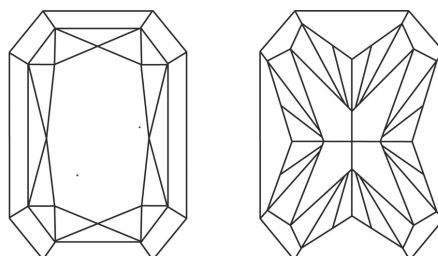

CLARITY CHARACTERISTICS

KEY TO SYMBOLS

Red symbols indicate internal characteristics.
Green symbols indicate external characteristics.

COLOR

D E F G H I J Faint Very Light Light

CLARITY

FL	IF	VVS¹⁻²	VS¹⁻²	SI¹⁻²	I¹⁻³
Flawless	Internally Flawless	Very Very Slightly Included	Very Slightly Included	Slightly Included	Included