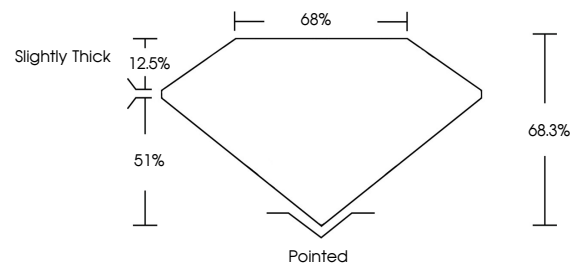

PROPORTIONS