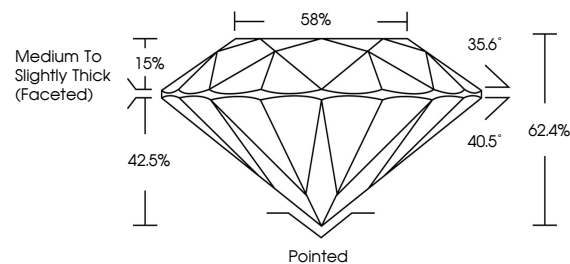

LABORATORY GROWN DIAMOND REPORT

April 25, 2026
IGI Report Number **LG792657736**
Description **LABORATORY GROWN DIAMOND**
Shape and Cutting Style **ROUND BRILLIANT**
Measurements **6.32 - 6.36 X 3.95 MM**

GRADING RESULTS

Carat Weight **1.00 CARAT**
Color Grade **E**
Clarity Grade **VS 2**
Cut Grade **EXCELLENT**

ADDITIONAL GRADING INFORMATION

Polish **EXCELLENT**
Symmetry **EXCELLENT**
Fluorescence **NONE**
Inscription(s) **IGI LG792657736**

Comments: This Laboratory Grown Diamond was created by Chemical Vapor Deposition (CVD) growth process. Type IIa

PROPORTIONS

CLARITY CHARACTERISTICS

KEY TO SYMBOLS

Red symbols indicate internal characteristics.
Green symbols indicate external characteristics.