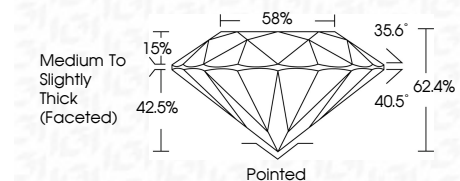

ELECTRONIC COPY

LG792657736
Report verification at igi.org

April 25, 2026
IGI Report Number **LG792657736**
Description **LABORATORY GROWN DIAMOND**
Shape and Cutting Style **ROUND BRILLIANT**
Measurements **6.32 - 6.36 X 3.95 MM**

GRADING RESULTS

Carat Weight **1.00 CARAT**
Color Grade **E**
Clarity Grade **VS 2**
Cut Grade **EXCELLENT**

ADDITIONAL GRADING INFORMATION

Polish **EXCELLENT**
Symmetry **EXCELLENT**
Fluorescence **NONE**
Inscription(s) **IGI LG792657736**
Comments: This Laboratory Grown Diamond was created by Chemical Vapor Deposition (CVD) growth process. Type IIa

April 25, 2026
IGI Report No LG792657736
ROUND BRILLIANT
6.32 - 6.36 X 3.95 MM
1.00 CARAT
E
VS 2
EXCELLENT
62.4%
58%
Medium To Slightly Thick (Faceted)
Pointed
EXCELLENT
EXCELLENT
NONE
IGI LG792657736
Comments: This Laboratory Grown Diamond was created by Chemical Vapor Deposition (CVD) growth process. Type IIa

LABORATORY GROWN DIAMOND REPORT

April 25, 2026
IGI Report Number **LG792657736**
Description **LABORATORY GROWN DIAMOND**
Shape and Cutting Style **ROUND BRILLIANT**
Measurements **6.32 - 6.36 X 3.95 MM**