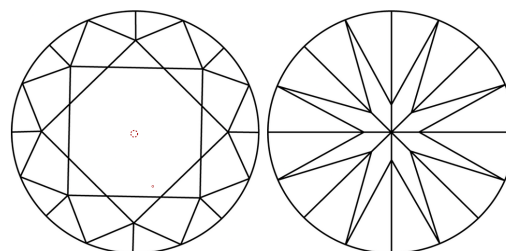

CLARITY CHARACTERISTICS

KEY TO SYMBOLS

Red symbols indicate internal characteristics.
Green symbols indicate external characteristics.