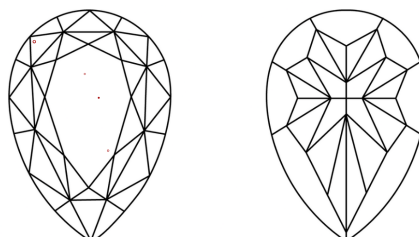

GRADING RESULTS
Carat Weight **4.35 CARATS**
Color Grade **FANCY VIVID PINK**
Clarity Grade **VS 1**

ADDITIONAL GRADING INFORMATION
Polish **EXCELLENT**
Symmetry **EXCELLENT**
Fluorescence **SLIGHT**
Inscription(s) **IGI LG792656700**

KEY TO SYMBOLS

Red symbols indicate internal characteristics.
Green symbols indicate external characteristics.

COLOR

D E F G H I J Faint Very Light Light

CLARITY

FL	IF	VS ¹⁻²	VS ¹⁻²	SI ¹⁻²	I ¹⁻³
Flawless	Internally Flawless	Very Very Slightly Included	Very Slightly Included	Slightly Included	Included