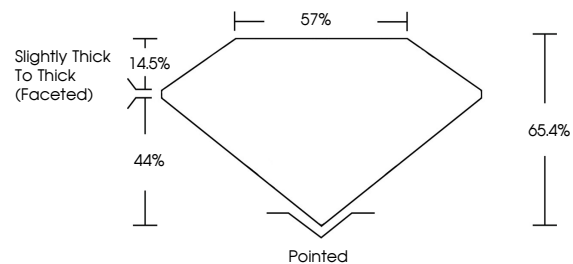

PROPORTIONS