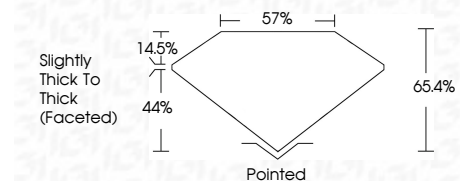

ELECTRONIC COPY

LG792656700
Report verification at igi.org

May 8, 2026
IGI Report Number **LG792656700**
Description **LABORATORY GROWN DIAMOND**
Shape and Cutting Style **PEAR MODIFIED BRILLIANT**
Measurements **13.13 X 8.20 X 5.36 MM**

GRADING RESULTS
Carat Weight **4.35 CARATS**
Color Grade **FANCY VIVID PINK**
Clarity Grade **VS 1**

ADDITIONAL GRADING INFORMATION
Polish **EXCELLENT**
Symmetry **EXCELLENT**
Fluorescence **SLIGHT**
Inscription(s) **IGI LG792656700**
Comments: This Laboratory Grown Diamond was created by Chemical Vapor Deposition (CVD) growth process. Indications of post-growth treatment.
Secondary color: Brown

May 8, 2026
IGI Report No **LG792656700**
PEAR MODIFIED BRILLIANT
13.13 X 8.20 X 5.36 MM
4.35 CARATS
FANCY VIVID PINK
VS 1
65.4%
57%
Slightly Thick To Thick (Faceted)
Pointed
EXCELLENT
EXCELLENT
SLIGHT
IGI LG792656700
Comments: This Laboratory Grown Diamond was created by Chemical Vapor Deposition (CVD) growth process. Indications of post-growth treatment. Secondary color: Brown

GRADING RESULTS
Carat Weight **4.35 CARATS**
Color Grade **FANCY VIVID PINK**
Clarity Grade **VS 1**

ADDITIONAL GRADING INFORMATION
Polish **EXCELLENT**
Symmetry **EXCELLENT**
Fluorescence **SLIGHT**
Inscription(s) **IGI LG792656700**