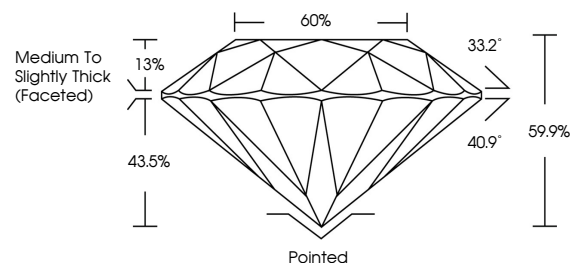

GRADING RESULTS

Carat Weight **1.53 CARAT**
Color Grade **F**
Clarity Grade **VS 1**
Cut Grade **IDEAL**

ADDITIONAL GRADING INFORMATION

Polish **EXCELLENT**
Symmetry **EXCELLENT**
Fluorescence **NONE**
Inscription(s) **(IGI) LG792655083**
Comments: This Laboratory Grown Diamond was created by Chemical Vapor Deposition (CVD) growth process. Type IIa

April 20, 2026
IGI Report No LG792655083
ROUND BRILLIANT
7.45 - 7.47 X 4.47 MM
1.53 CARAT
Color Grade **F**
Clarity Grade **VS 1**
Cut Grade **IDEAL**
Depth **60%**
Table **43.5%**
Crown Height **13%**
Total Depth **59.9%**
Crown **Medium To Slightly Thick (Faceted)**
Pavilion **Pointed**
Polish **EXCELLENT**
Symmetry **EXCELLENT**
Fluorescence **NONE**
Inscription(s) **(IGI) LG792655083**
Comments: This Laboratory Grown Diamond was created by Chemical Vapor Deposition (CVD) growth process. Type IIa

April 20, 2026
IGI Report Number **LG792655083**
Description **LABORATORY GROWN DIAMOND**
Shape and Cutting Style **ROUND BRILLIANT**
Measurements **7.45 - 7.47 X 4.47 MM**

GRADING RESULTS

Carat Weight **1.53 CARAT**
Color Grade **F**
Clarity Grade **VS 1**
Cut Grade **IDEAL**

PROPORTIONS

CLARITY CHARACTERISTICS

KEY TO SYMBOLS

Red symbols indicate internal characteristics.
Green symbols indicate external characteristics.

Sample Image Used

COLOR

D E F G H I J Faint Very Light Light