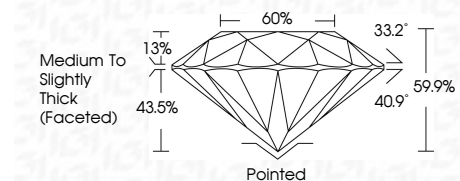

ELECTRONIC COPY

LG792655083
Report verification at igi.org

April 20, 2026
IGI Report Number **LG792655083**
Description **LABORATORY GROWN DIAMOND**
Shape and Cutting Style **ROUND BRILLIANT**
Measurements **7.45 - 7.47 X 4.47 MM**

GRADING RESULTS

Carat Weight **1.53 CARAT**
Color Grade **F**
Clarity Grade **VS 1**
Cut Grade **IDEAL**

ADDITIONAL GRADING INFORMATION

Polish **EXCELLENT**
Symmetry **EXCELLENT**
Fluorescence **NONE**
Inscription(s) **(IGI) LG792655083**
Comments: This Laboratory Grown Diamond was created by Chemical Vapor Deposition (CVD) growth process. Type IIa

April 20, 2026
IGI Report No LG792655083
ROUND BRILLIANT
7.45 - 7.47 X 4.47 MM
1.53 CARAT
Color Grade **F**
Clarity Grade **VS 1**
Cut Grade **IDEAL**
Depth **60%**
Table **43.5%**
Crown Height **13%**
Total Depth **59.9%**
Crown **Medium To Slightly Thick (Faceted)**
Pavilion **Pointed**
Polish **EXCELLENT**
Symmetry **EXCELLENT**
Fluorescence **NONE**
Inscription(s) **(IGI) LG792655083**
Comments: This Laboratory Grown Diamond was created by Chemical Vapor Deposition (CVD) growth process. Type IIa

April 20, 2026
IGI Report Number **LG792655083**
Description **LABORATORY GROWN DIAMOND**
Shape and Cutting Style **ROUND BRILLIANT**
Measurements **7.45 - 7.47 X 4.47 MM**

GRADING RESULTS

Carat Weight **1.53 CARAT**
Color Grade **F**
Clarity Grade **VS 1**
Cut Grade **IDEAL**