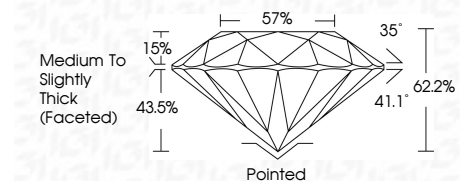

**ELECTRONIC COPY**

LG792654124  
Report verification at igi.org

April 16, 2026  
IGI Report Number **LG792654124**  
Description **LABORATORY GROWN DIAMOND**  
Shape and Cutting Style **ROUND BRILLIANT**  
Measurements **6.39 - 6.43 X 3.99 MM**

**GRADING RESULTS**

Carat Weight **1.01 CARAT**  
Color Grade **D**  
Clarity Grade **VVS 2**  
Cut Grade **IDEAL**

**ADDITIONAL GRADING INFORMATION**

Polish **EXCELLENT**  
Symmetry **EXCELLENT**  
Fluorescence **NONE**  
Inscription(s) **(IGI) LG792654124**  
Comments: This Laboratory Grown Diamond was created by Chemical Vapor Deposition (CVD) growth process. Type IIa

April 16, 2026  
IGI Report No LG792654124  
**ROUND BRILLIANT**  
6.39 - 6.43 X 3.99 MM  
1.01 CARAT  
D  
VVS 2  
IDEAL  
62.2%  
57%  
Medium To Slightly Thick (Faceted)  
Pointed  
EXCELLENT  
EXCELLENT  
NONE  
IGI LG792654124  
Comments: This Laboratory Grown Diamond was created by Chemical Vapor Deposition (CVD) growth process. Type IIa

**GRADING RESULTS**

Carat Weight **1.01 CARAT**  
Color Grade **D**  
Clarity Grade **VVS 2**  
Cut Grade **IDEAL**

**ADDITIONAL GRADING INFORMATION**

Polish **EXCELLENT**  
Symmetry **EXCELLENT**  
Fluorescence **NONE**  
Inscription(s) **(IGI) LG792654124**