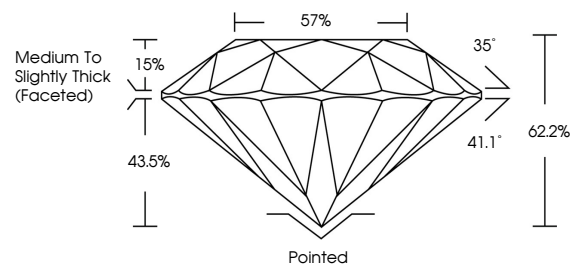

PROPORTIONS