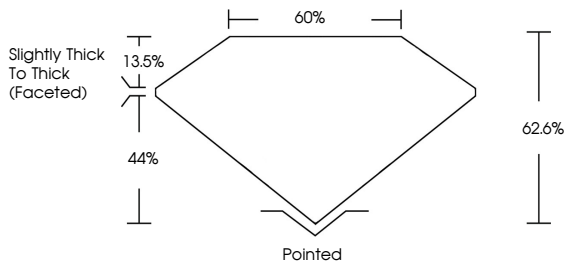

April 16, 2026
IGI Report No LG792653987
OVAL BRILLIANT
8.23 X 5.72 X 3.58 MM
Carat Weight **1.06 CARAT**
Color Grade **D**
Clarity Grade **VVS 1**
Depth **44%**
Table **13.5%**
Girdle **62.6%**
Slightly Thick To Thick (Faceted)
Culet **Pointed**
Polish **EXCELLENT**
Symmetry **EXCELLENT**
Fluorescence **NONE**
Inscription(s) **IGI LG792653987**

GRADING RESULTS

Carat Weight **1.06 CARAT**
Color Grade **D**
Clarity Grade **VVS 1**

ADDITIONAL GRADING INFORMATION

Polish **EXCELLENT**
Symmetry **EXCELLENT**
Fluorescence **NONE**
Inscription(s) **IGI LG792653987**

Comments: This Laboratory Grown Diamond was created by Chemical Vapor Deposition (CVD) growth process. Type IIa

PROPORTIONS

Sample Image Used

CLARITY CHARACTERISTICS

KEY TO SYMBOLS

Red symbols indicate internal characteristics.
Green symbols indicate external characteristics.