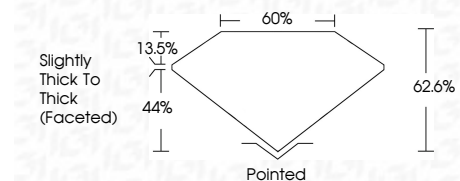

ELECTRONIC COPY

LG792653987
Report verification at igi.org

April 16, 2026
IGI Report Number **LG792653987**
Description **LABORATORY GROWN DIAMOND**
Shape and Cutting Style **OVAL BRILLIANT**
Measurements **8.23 X 5.72 X 3.58 MM**

GRADING RESULTS

Carat Weight **1.06 CARAT**
Color Grade **D**
Clarity Grade **VVS 1**

ADDITIONAL GRADING INFORMATION

Polish **EXCELLENT**
Symmetry **EXCELLENT**
Fluorescence **NONE**
Inscription(s) **IGI LG792653987**
Comments: This Laboratory Grown Diamond was created by Chemical Vapor Deposition (CVD) growth process. Type IIa

April 16, 2026
IGI Report No LG792653987
OVAL BRILLIANT
8.23 X 5.72 X 3.58 MM
Carat Weight **1.06 CARAT**
Color Grade **D**
Clarity Grade **VVS 1**
Depth **44%**
Table **13.5%**
Girdle **62.6%**
Slightly Thick To Thick (Faceted)
Culet **Pointed**
Polish **EXCELLENT**
Symmetry **EXCELLENT**
Fluorescence **NONE**
Inscription(s) **IGI LG792653987**

GRADING RESULTS

Carat Weight **1.06 CARAT**
Color Grade **D**
Clarity Grade **VVS 1**

ADDITIONAL GRADING INFORMATION

Polish **EXCELLENT**
Symmetry **EXCELLENT**
Fluorescence **NONE**
Inscription(s) **IGI LG792653987**