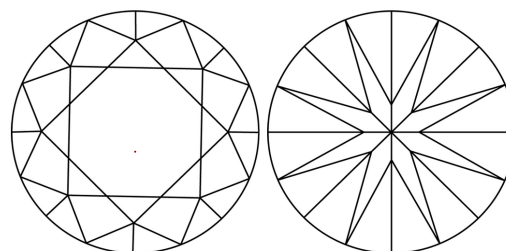

CLARITY CHARACTERISTICS

KEY TO SYMBOLS

Red symbols indicate internal characteristics.
Green symbols indicate external characteristics.