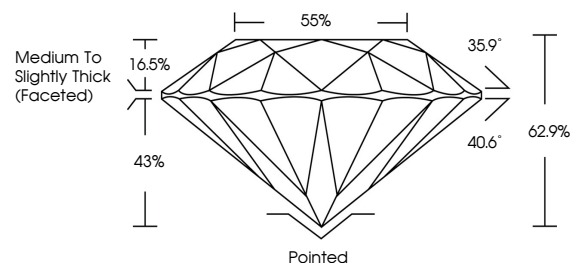

GRADING RESULTS

Carat Weight **1.48 CARAT**
Color Grade **F**
Clarity Grade **VVS 2**
Cut Grade **EXCELLENT**

ADDITIONAL GRADING INFORMATION

Polish **EXCELLENT**
Symmetry **EXCELLENT**
Fluorescence **NONE**
Inscription(s) **IGI LG792645981**
Comments: This Laboratory Grown Diamond was created by Chemical Vapor Deposition (CVD) growth process. Type IIa

LABORATORY GROWN DIAMOND REPORT

April 17, 2026
IGI Report Number **LG792645981**
Description **LABORATORY GROWN DIAMOND**
Shape and Cutting Style **ROUND BRILLIANT**
Measurements **7.23 - 7.30 X 4.57 MM**

GRADING RESULTS

Carat Weight **1.48 CARAT**
Color Grade **F**
Clarity Grade **VVS 2**
Cut Grade **EXCELLENT**

ADDITIONAL GRADING INFORMATION

Polish **EXCELLENT**
Symmetry **EXCELLENT**
Fluorescence **NONE**
Inscription(s) **IGI LG792645981**

Comments: This Laboratory Grown Diamond was created by Chemical Vapor Deposition (CVD) growth process. Type IIa

PROPORTIONS

CLARITY CHARACTERISTICS

KEY TO SYMBOLS

Red symbols indicate internal characteristics.
Green symbols indicate external characteristics.