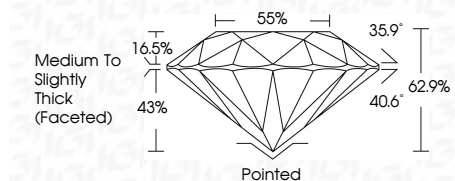

ELECTRONIC COPY

LG792645981
Report verification at igi.org

April 17, 2026
IGI Report Number **LG792645981**
Description **LABORATORY GROWN DIAMOND**
Shape and Cutting Style **ROUND BRILLIANT**
Measurements **7.23 - 7.30 X 4.57 MM**

GRADING RESULTS

Carat Weight **1.48 CARAT**
Color Grade **F**
Clarity Grade **VVS 2**
Cut Grade **EXCELLENT**

ADDITIONAL GRADING INFORMATION

Polish **EXCELLENT**
Symmetry **EXCELLENT**
Fluorescence **NONE**
Inscription(s) **IGI LG792645981**
Comments: This Laboratory Grown Diamond was created by Chemical Vapor Deposition (CVD) growth process. Type IIa

April 17, 2026
IGI Report No LG792645981
ROUND BRILLIANT
7.23 - 7.30 X 4.57 MM
1.48 CARAT
Color Grade **F**
Clarity Grade **VVS 2**
Cut Grade **EXCELLENT**
Depth **62.9%**
Table **55%**
Girdle **Medium To Slightly Thick (Faceted)**
Culet **Pointed**
Polish **EXCELLENT**
Symmetry **EXCELLENT**
Fluorescence **NONE**
Inscription(s) **IGI LG792645981**
Comments: This Laboratory Grown Diamond was created by Chemical Vapor Deposition (CVD) growth process. Type IIa

GRADING RESULTS

Carat Weight **1.48 CARAT**
Color Grade **F**
Clarity Grade **VVS 2**
Cut Grade **EXCELLENT**

ADDITIONAL GRADING INFORMATION

Polish **EXCELLENT**
Symmetry **EXCELLENT**
Fluorescence **NONE**
Inscription(s) **IGI LG792645981**