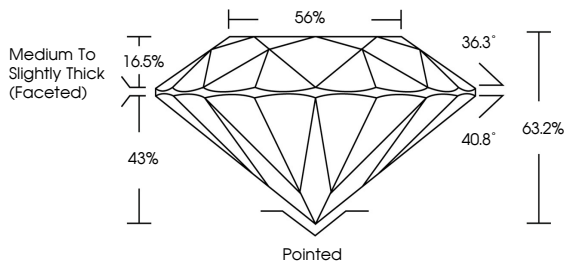

GRADING RESULTS

Carat Weight **1.48 CARAT**
Color Grade **E**
Clarity Grade **VS 1**
Cut Grade **EXCELLENT**

Sample Image Used

ADDITIONAL GRADING INFORMATION

Polish **EXCELLENT**
Symmetry **EXCELLENT**
Fluorescence **NONE**
Inscription(s) **(IGI) LG792645763**
Comments: This Laboratory Grown Diamond was created by Chemical Vapor Deposition (CVD) growth process. Type IIa

April 16, 2026
IGI Report Number **LG792645763**
Description **LABORATORY GROWN DIAMOND**
Shape and Cutting Style **ROUND BRILLIANT**
Measurements **7.23 - 7.25 X 4.58 MM**

GRADING RESULTS

Carat Weight **1.48 CARAT**
Color Grade **E**
Clarity Grade **VS 1**
Cut Grade **EXCELLENT**

PROPORTIONS

CLARITY CHARACTERISTICS

KEY TO SYMBOLS

Red symbols indicate internal characteristics.
Green symbols indicate external characteristics.

COLOR

D	E	F	G	H	I	J	Faint	Very Light	Light
---	---	---	---	---	---	---	-------	------------	-------