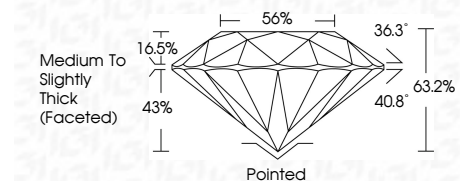

ELECTRONIC COPY

LG792645763
Report verification at igi.org

April 16, 2026
IGI Report Number **LG792645763**
Description **LABORATORY GROWN DIAMOND**
Shape and Cutting Style **ROUND BRILLIANT**
Measurements **7.23 - 7.25 X 4.58 MM**

GRADING RESULTS

Carat Weight **1.48 CARAT**
Color Grade **E**
Clarity Grade **VS 1**
Cut Grade **EXCELLENT**

Sample Image Used

ADDITIONAL GRADING INFORMATION

Polish **EXCELLENT**
Symmetry **EXCELLENT**
Fluorescence **NONE**
Inscription(s) **(IGI) LG792645763**
Comments: This Laboratory Grown Diamond was created by Chemical Vapor Deposition (CVD) growth process. Type IIa

April 16, 2026
IGI Report No LG792645763
ROUND BRILLIANT
1.48 CARAT
Color Grade **E**
Clarity Grade **VS 1**
Depth **63.2%**
Table **16.5%**
Girdle **Medium To Slightly Thick (Faceted)**
Culet **Pointed**
Polish **EXCELLENT**
Symmetry **EXCELLENT**
Fluorescence **NONE**
Inscription(s) **(IGI) LG792645763**
Comments: This Laboratory Grown Diamond was created by Chemical Vapor Deposition (CVD) growth process. Type IIa

April 16, 2026
IGI Report Number **LG792645763**
Description **LABORATORY GROWN DIAMOND**
Shape and Cutting Style **ROUND BRILLIANT**
Measurements **7.23 - 7.25 X 4.58 MM**

GRADING RESULTS

Carat Weight **1.48 CARAT**
Color Grade **E**
Clarity Grade **VS 1**
Cut Grade **EXCELLENT**