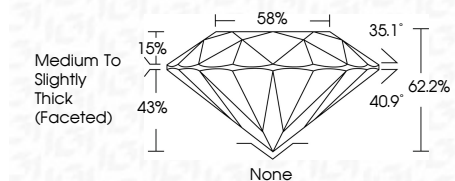

**ELECTRONIC COPY**

LG792644547  
Report verification at igi.org

April 15, 2026  
IGI Report Number **LG792644547**  
Description **LABORATORY GROWN DIAMOND**  
Shape and Cutting Style **ROUND BRILLIANT**  
Measurements **12.17 - 12.24 X 7.58 MM**

**GRADING RESULTS**

Carat Weight **7.01 CARATS**  
Color Grade **E**  
Clarity Grade **VS 1**  
Cut Grade **IDEAL**

**ADDITIONAL GRADING INFORMATION**

Polish **EXCELLENT**  
Symmetry **EXCELLENT**  
Fluorescence **NONE**  
Inscription(s) **(IGI) LG792644547**  
Comments: This Laboratory Grown Diamond was created by Chemical Vapor Deposition (CVD) growth process. Type IIa

April 15, 2026  
IGI Report No LG792644547  
**ROUND BRILLIANT**  
12.17 - 12.24 X 7.58 MM  
7.01 CARATS  
E  
VS 1  
IDEAL  
62.2%  
58%  
Medium To Slightly Thick (Faceted)  
None  
None  
EXCELLENT  
EXCELLENT  
NONE  
None  
None  
None  
(IGI) LG792644547  
Comments: This Laboratory Grown Diamond was created by Chemical Vapor Deposition (CVD) growth process. Type IIa

April 15, 2026  
IGI Report Number **LG792644547**  
Description **LABORATORY GROWN DIAMOND**  
Shape and Cutting Style **ROUND BRILLIANT**  
Measurements **12.17 - 12.24 X 7.58 MM**

**GRADING RESULTS**