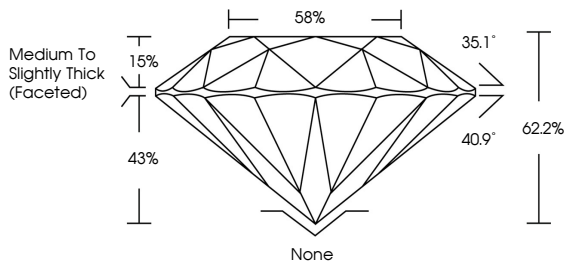

PROPORTIONS