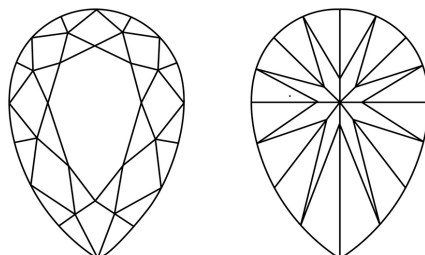

LABORATORY GROWN DIAMOND REPORT

April 18, 2026
IGI Report Number **LG792642259**
Description **LABORATORY GROWN DIAMOND**
Shape and Cutting Style **PEAR BRILLIANT**
Measurements **8.67 X 5.75 X 3.66 MM**

GRADING RESULTS
Carat Weight **1.09 CARAT**
Color Grade **E**
Clarity Grade **VVS 1**

ADDITIONAL GRADING INFORMATION
Polish **EXCELLENT**
Symmetry **EXCELLENT**
Fluorescence **NONE**
Inscription(s) **(IGI) LG792642259**

Comments: This Laboratory Grown Diamond was created by Chemical Vapor Deposition (CVD) growth process. Type IIa

PROPORTIONS

CLARITY CHARACTERISTICS

KEY TO SYMBOLS

Red symbols indicate internal characteristics.
Green symbols indicate external characteristics.