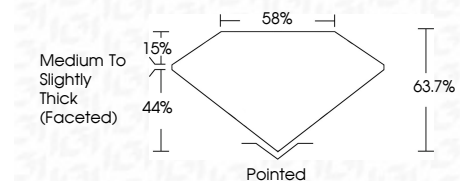

ELECTRONIC COPY

LG792642259
Report verification at igi.org

April 18, 2026
IGI Report Number **LG792642259**
Description **LABORATORY GROWN DIAMOND**
Shape and Cutting Style **PEAR BRILLIANT**
Measurements **8.67 X 5.75 X 3.66 MM**

GRADING RESULTS
Carat Weight **1.09 CARAT**
Color Grade **E**
Clarity Grade **VVS 1**

ADDITIONAL GRADING INFORMATION
Polish **EXCELLENT**
Symmetry **EXCELLENT**
Fluorescence **NONE**
Inscription(s) **(IGI) LG792642259**
Comments: This Laboratory Grown Diamond was created by Chemical Vapor Deposition (CVD) growth process. Type IIa

April 18, 2026
IGI Report No. LG792642259
PEAR BRILLIANT
1.09 CARAT
E
8.67 X 5.75 X 3.66 MM
Carat Weight
Color Grade
Clarity Grade
Depth
Table
Girdle
Medium to Slightly Thick (Faceted)
Pointed
EXCELLENT
EXCELLENT
NONE
Inscription(s)
(IGI) LG792642259
Comments: This Laboratory Grown Diamond was created by Chemical Vapor Deposition (CVD) growth process. Type IIa

LABORATORY GROWN DIAMOND REPORT

April 18, 2026
IGI Report Number **LG792642259**
Description **LABORATORY GROWN DIAMOND**
Shape and Cutting Style **PEAR BRILLIANT**
Measurements **8.67 X 5.75 X 3.66 MM**