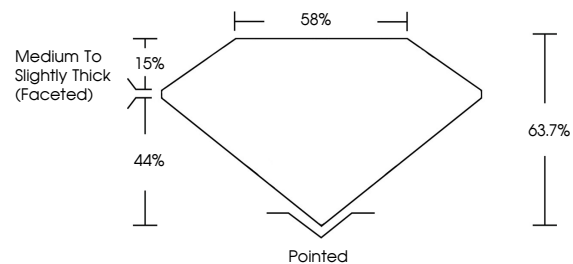

PROPORTIONS