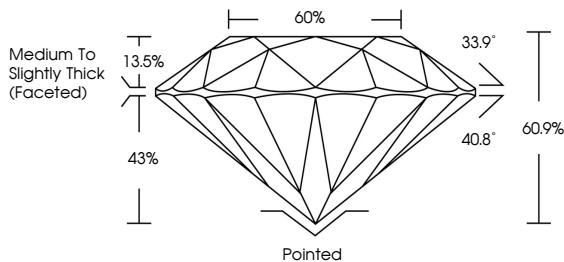

PROPORTIONS