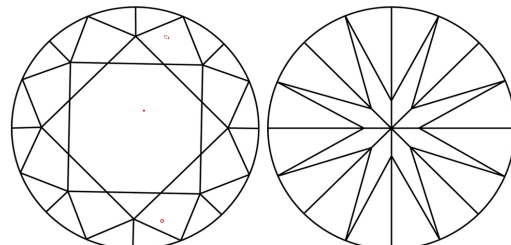

CLARITY CHARACTERISTICS

KEY TO SYMBOLS
Red symbols indicate internal characteristics.
Green symbols indicate external characteristics.

COLOR

D	E	F	G	H	I	J	Faint	Very Light	Light

CLARITY

FL	IF	VS¹⁻²	VS¹⁻²	SI¹⁻²	I¹⁻³
Flawless	Internally Flawless	Very Very Slightly Included	Very Slightly Included	Slightly Included	Included