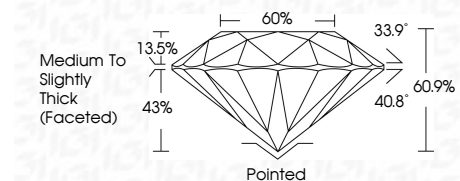

ELECTRONIC COPY

LG792638157
Report verification at igi.org

April 16, 2026
IGI Report Number **LG792638157**
Description **LABORATORY GROWN DIAMOND**
Shape and Cutting Style **ROUND BRILLIANT**
Measurements **7.25 - 7.31 X 4.44 MM**

GRADING RESULTS
Carat Weight **1.47 CARAT**
Color Grade **E**
Clarity Grade **VS 1**
Cut Grade **EXCELLENT**

Sample Image Used

ADDITIONAL GRADING INFORMATION
Polish **EXCELLENT**
Symmetry **EXCELLENT**
Fluorescence **NONE**
Inscription(s) **IGI LG792638157**
Comments: This Laboratory Grown Diamond was created by Chemical Vapor Deposition (CVD) growth process. Type IIa

LABORATORY GROWN DIAMOND REPORT

April 16, 2026
IGI Report Number **LG792638157**
Description **LABORATORY GROWN DIAMOND**
Shape and Cutting Style **ROUND BRILLIANT**
Measurements **7.25 - 7.31 X 4.44 MM**

GRADING RESULTS
Carat Weight **1.47 CARAT**
Color Grade **E**
Clarity Grade **VS 1**
Cut Grade **EXCELLENT**

ADDITIONAL GRADING INFORMATION
Polish **EXCELLENT**
Symmetry **EXCELLENT**
Fluorescence **NONE**
Inscription(s) **IGI LG792638157**