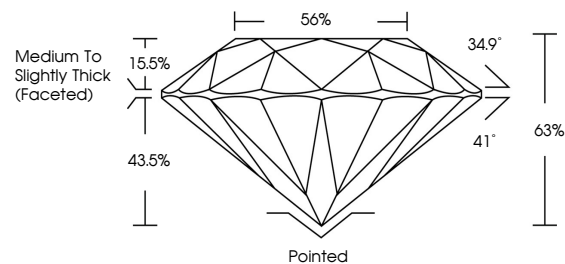

PROPORTIONS