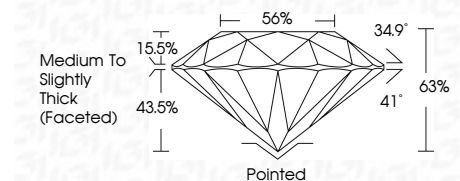

ELECTRONIC COPY

LG792638027
Report verification at igi.org

April 16, 2026
IGI Report Number **LG792638027**
Description **LABORATORY GROWN DIAMOND**
Shape and Cutting Style **ROUND BRILLIANT**
Measurements **7.27 - 7.32 X 4.59 MM**

GRADING RESULTS
Carat Weight **1.51 CARAT**
Color Grade **F**
Clarity Grade **VS 1**
Cut Grade **EXCELLENT**

ADDITIONAL GRADING INFORMATION
Polish **EXCELLENT**
Symmetry **EXCELLENT**
Fluorescence **NONE**
Inscription(s) **(IGI) LG792638027**
Comments: This Laboratory Grown Diamond was created by Chemical Vapor Deposition (CVD) growth process. Type IIa

April 16, 2026
IGI Report No LG792638027
ROUND BRILLIANT
Carat Weight **1.51 CARAT**
Color Grade **F**
Clarity Grade **VS 1**
Cut Grade **EXCELLENT**
Depth **63%**
Table **56%**
Girdle **Medium To Slightly Thick (Faceted)**
Culet **Pointed**
Polish **EXCELLENT**
Symmetry **EXCELLENT**
Fluorescence **NONE**
Inscription(s) **(IGI) LG792638027**
Comments: This Laboratory Grown Diamond was created by Chemical Vapor Deposition (CVD) growth process. Type IIa

LABORATORY GROWN DIAMOND REPORT

April 16, 2026
IGI Report Number **LG792638027**
Description **LABORATORY GROWN DIAMOND**
Shape and Cutting Style **ROUND BRILLIANT**
Measurements **7.27 - 7.32 X 4.59 MM**