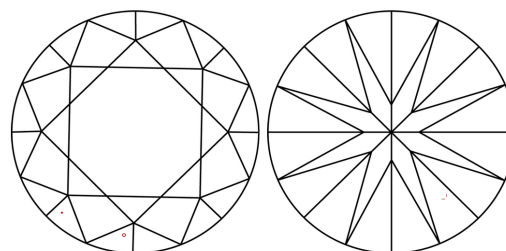

CLARITY CHARACTERISTICS

KEY TO SYMBOLS

Red symbols indicate internal characteristics.
Green symbols indicate external characteristics.