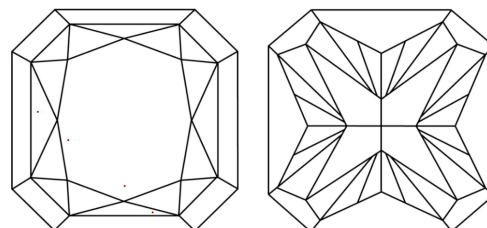

CLARITY CHARACTERISTICS

KEY TO SYMBOLS

Red symbols indicate internal characteristics.
Green symbols indicate external characteristics.