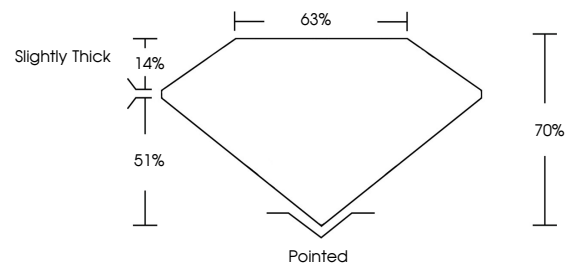

PROPORTIONS