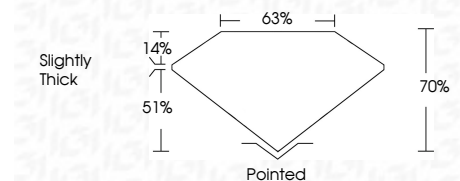

ELECTRONIC COPY

LG792627284
Report verification at igi.org

June 8, 2026
IGI Report Number **LG792627284**
Description **LABORATORY GROWN DIAMOND**
Shape and Cutting Style **CUT CORNERED SQUARE
MODIFIED BRILLIANT**
Measurements **8.47 X 8.30 X 5.81 MM**

GRADING RESULTS
Carat Weight **4.01 CARATS**
Color Grade **F**
Clarity Grade **VVS 2**

ADDITIONAL GRADING INFORMATION
Polish **EXCELLENT**
Symmetry **EXCELLENT**
Fluorescence **NONE**
Inscription(s) **IGI LG792627284**
Comments: This Laboratory Grown Diamond was created by Chemical Vapor Deposition (CVD) growth process. Type IIa

June 8, 2026
IGI Report No **LG792627284**
CUT CORNERED SQUARE MODIFIED BRILLIANT
8.47 X 8.30 X 5.81 MM
Carat Weight **4.01 CARATS**
Color Grade **F**
Clarity Grade **VVS 2**
Depth **70%**
Table **14%**
Girdle **Slightly Thick**
Culet **Pointed**
Polish **EXCELLENT**
Symmetry **EXCELLENT**
Fluorescence **NONE**
Inscription(s) **IGI LG792627284**
Comments: This Laboratory Grown Diamond was created by Chemical Vapor Deposition (CVD) growth process. Type IIa

LABORATORY GROWN DIAMOND REPORT

June 8, 2026
IGI Report Number **LG792627284**
Description **LABORATORY GROWN DIAMOND**
Shape and Cutting Style **CUT CORNERED SQUARE
MODIFIED BRILLIANT**
Measurements **8.47 X 8.30 X 5.81 MM**