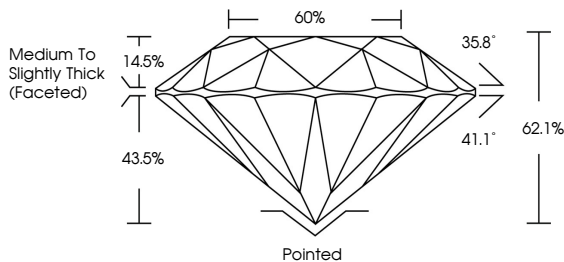

GRADING RESULTS
Carat Weight **3.03 CARATS**
Color Grade **F**
Clarity Grade **VVS 2**
Cut Grade **IDEAL**

ADDITIONAL GRADING INFORMATION
Polish **EXCELLENT**
Symmetry **EXCELLENT**
Fluorescence **NONE**
Inscription(s) **IGI LG792626949**
Comments: This Laboratory Grown Diamond was created by Chemical Vapor Deposition (CVD) growth process. Type IIa

June 5, 2026
IGI Report No **LG792626949**
ROUND BRILLIANT
9.22 - 9.26 X 5.73 MM
3.03 CARATS
Color Grade **F**
Clarity Grade **VVS 2**
Cut Grade **IDEAL**
Depth **62.1%**
Table **60%**
Girdle **Medium To Slightly Thick (Faceted)**
Culet **Pointed**
Polish **EXCELLENT**
Symmetry **EXCELLENT**
Fluorescence **NONE**
Inscription(s) **IGI LG792626949**
Comments: This Laboratory Grown Diamond was created by Chemical Vapor Deposition (CVD) growth process. Type IIa

June 5, 2026
IGI Report Number **LG792626949**
Description **LABORATORY GROWN DIAMOND**
Shape and Cutting Style **ROUND BRILLIANT**
Measurements **9.22 - 9.26 X 5.73 MM**

GRADING RESULTS
Carat Weight **3.03 CARATS**
Color Grade **F**
Clarity Grade **VVS 2**
Cut Grade **IDEAL**

PROPORTIONS

CLARITY CHARACTERISTICS

KEY TO SYMBOLS
Red symbols indicate internal characteristics.
Green symbols indicate external characteristics.

Sample Image Used

COLOR

D	E	F	G	H	I	J	Faint	Very Light	Light
---	---	---	---	---	---	---	-------	------------	-------