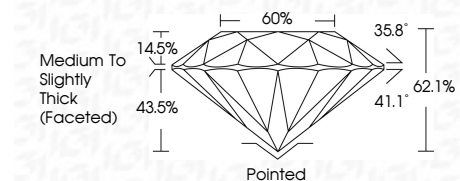

ELECTRONIC COPY

LG792626949
Report verification at igi.org

June 5, 2026
IGI Report Number **LG792626949**
Description **LABORATORY GROWN DIAMOND**
Shape and Cutting Style **ROUND BRILLIANT**
Measurements **9.22 - 9.26 X 5.73 MM**

GRADING RESULTS
Carat Weight **3.03 CARATS**
Color Grade **F**
Clarity Grade **VVS 2**
Cut Grade **IDEAL**

ADDITIONAL GRADING INFORMATION
Polish **EXCELLENT**
Symmetry **EXCELLENT**
Fluorescence **NONE**
Inscription(s) **IGI LG792626949**
Comments: This Laboratory Grown Diamond was created by Chemical Vapor Deposition (CVD) growth process. Type IIa

June 5, 2026
IGI Report No **LG792626949**
ROUND BRILLIANT
9.22 - 9.26 X 5.73 MM
3.03 CARATS
Color Grade **F**
Clarity Grade **VVS 2**
Cut Grade **IDEAL**
Depth **62.1%**
Table **60%**
Girdle **Medium To Slightly Thick (Faceted)**
Culet **Pointed**
Polish **EXCELLENT**
Symmetry **EXCELLENT**
Fluorescence **NONE**
Inscription(s) **IGI LG792626949**
Comments: This Laboratory Grown Diamond was created by Chemical Vapor Deposition (CVD) growth process. Type IIa

June 5, 2026
IGI Report Number **LG792626949**
Description **LABORATORY GROWN DIAMOND**
Shape and Cutting Style **ROUND BRILLIANT**
Measurements **9.22 - 9.26 X 5.73 MM**

GRADING RESULTS
Carat Weight **3.03 CARATS**
Color Grade **F**
Clarity Grade **VVS 2**
Cut Grade **IDEAL**