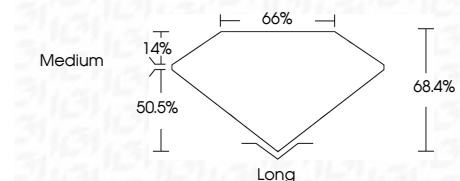

ELECTRONIC COPY

LG792623419
Report verification at igi.org

April 28, 2026
IGI Report Number **LG792623419**
Description **LABORATORY GROWN DIAMOND**
Shape and Cutting Style **EMERALD CUT**
Measurements **8.28 X 5.82 X 3.98 MM**

GRADING RESULTS
Carat Weight **1.98 CARAT**
Color Grade **FANCY VIVID BLUE**
Clarity Grade **VVS 2**

ADDITIONAL GRADING INFORMATION
Polish **EXCELLENT**
Symmetry **EXCELLENT**
Fluorescence **NONE**
Inscription(s) **IGI LG792623419**
Comments: This Laboratory Grown Diamond was created by Chemical Vapor Deposition (CVD) growth process. Indications of post-growth treatment.

April 28, 2026
IGI Report No. **LG792623419**
EMERALD CUT
1.98 CARAT
8.28 X 5.82 X 3.98 MM
Color Grade **FANCY VIVID BLUE**
Clarity Grade **VVS 2**
Depth **68.4%**
Table **50.5%**
Girdle **Medium**
Culet **Long**
Polish **EXCELLENT**
Symmetry **EXCELLENT**
Fluorescence **NONE**
Inscription(s) **IGI LG792623419**
Comments: This Laboratory Grown Diamond was created by Chemical Vapor Deposition (CVD) growth process. Indications of post-growth treatment.

LABORATORY GROWN DIAMOND REPORT

April 28, 2026
IGI Report Number **LG792623419**
Description **LABORATORY GROWN DIAMOND**
Shape and Cutting Style **EMERALD CUT**
Measurements **8.28 X 5.82 X 3.98 MM**

GRADING RESULTS
Carat Weight **1.98 CARAT**
Color Grade **FANCY VIVID BLUE**
Clarity Grade **VVS 2**