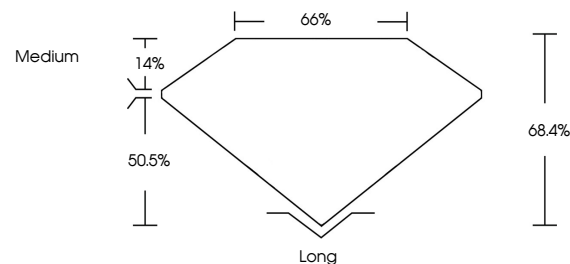

April 28, 2026
IGI Report No. **LG792623419**
EMERALD CUT
1.98 CARAT
8.28 X 5.82 X 3.98 MM
Color Grade **FANCY VIVID BLUE**
Clarity Grade **VVS 2**
Depth **68.4%**
Table **50.5%**
Girdle **Medium**
Culet **Long**
Polish **EXCELLENT**
Symmetry **EXCELLENT**
Fluorescence **NONE**
Inscription(s) **IGI LG792623419**
Comments: This Laboratory Grown Diamond was created by Chemical Vapor Deposition (CVD) growth process. Indications of post-growth treatment.

LABORATORY GROWN DIAMOND REPORT

April 28, 2026
IGI Report Number **LG792623419**
Description **LABORATORY GROWN DIAMOND**
Shape and Cutting Style **EMERALD CUT**
Measurements **8.28 X 5.82 X 3.98 MM**

GRADING RESULTS
Carat Weight **1.98 CARAT**
Color Grade **FANCY VIVID BLUE**
Clarity Grade **VVS 2**

PROPORTIONS

CLARITY CHARACTERISTICS

KEY TO SYMBOLS

Red symbols indicate internal characteristics.
Green symbols indicate external characteristics.

COLOR

D E F G H I J Faint Very Light Light

CLARITY

FL	IF	VVS ¹⁻²	VS ¹⁻²	SI ¹⁻²	I ¹⁻³
Flawless	Internally Flawless	Very Very Slightly Included	Very Slightly Included	Slightly Included	Included