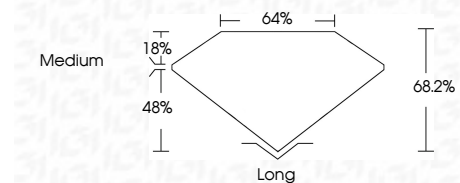

ELECTRONIC COPY

LG792623406
Report verification at igi.org

April 28, 2026
IGI Report Number **LG792623406**
Description **LABORATORY GROWN DIAMOND**
Shape and Cutting Style **EMERALD CUT**
Measurements **7.89 X 5.37 X 3.66 MM**

GRADING RESULTS

Carat Weight **1.50 CARAT**
Color Grade **FANCY VIVID BLUE**
Clarity Grade **VVS 2**

ADDITIONAL GRADING INFORMATION

Polish **EXCELLENT**
Symmetry **EXCELLENT**
Fluorescence **NONE**
Inscription(s) **IGI LG792623406**
Comments: This Laboratory Grown Diamond was created by Chemical Vapor Deposition (CVD) growth process. Indications of post-growth treatment.

April 28, 2026
IGI Report No **LG792623406**
EMERALD CUT
1.50 CARAT
Carat Weight **7.89 X 5.37 X 3.66 MM**
Color Grade **FANCY VIVID BLUE**
Clarity Grade **VVS 2**
Depth **68.2%**
Table **64%**
Girdle **Medium**
Culet **Long**
Polish **EXCELLENT**
Symmetry **EXCELLENT**
Fluorescence **NONE**
Inscription(s) **IGI LG792623406**
Comments: This Laboratory Grown Diamond was created by Chemical Vapor Deposition (CVD) growth process. Indications of post-growth treatment.

April 28, 2026
IGI Report Number **LG792623406**
Description **LABORATORY GROWN DIAMOND**
Shape and Cutting Style **EMERALD CUT**
Measurements **7.89 X 5.37 X 3.66 MM**

GRADING RESULTS

Carat Weight **1.50 CARAT**
Color Grade **FANCY VIVID BLUE**
Clarity Grade **VVS 2**