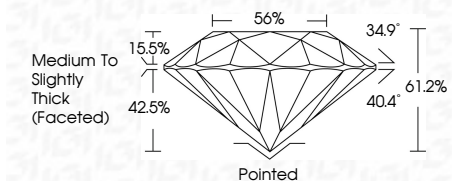

ELECTRONIC COPY

LG792620506
Report verification at igi.org

May 12, 2026
IGI Report Number **LG792620506**
Description **LABORATORY GROWN DIAMOND**
Shape and Cutting Style **ROUND BRILLIANT**
Measurements **8.07 - 8.13 X 4.96 MM**

GRADING RESULTS

Carat Weight **2.01 CARATS**
Color Grade **FANCY BROWN**
Clarity Grade **VS 1**
Cut Grade **IDEAL**

ADDITIONAL GRADING INFORMATION

Polish **EXCELLENT**
Symmetry **EXCELLENT**
Fluorescence **VERY SLIGHT**
Inscription(s) **IGI LG792620506**
Comments: This Laboratory Grown Diamond was created by Chemical Vapor Deposition (CVD) growth process. Indications of post-growth treatment.

May 12, 2026
IGI Report No LG792620506
ROUND BRILLIANT
2.01 CARATS
FANCY BROWN
VS 1
IDEAL
8.07 - 8.13 X 4.96 MM
Color Grade
Clarity Grade
Cut Grade
Depth
Table
Girdle
Medium To Slightly Thick (Faceted)
Pointed
EXCELLENT
EXCELLENT
VERY SLIGHT
IGI LG792620506
Comments: This Laboratory Grown Diamond was created by Chemical Vapor Deposition (CVD) growth process. Indications of post-growth treatment.

May 12, 2026
IGI Report Number **LG792620506**
Description **LABORATORY GROWN DIAMOND**
Shape and Cutting Style **ROUND BRILLIANT**
Measurements **8.07 - 8.13 X 4.96 MM**

GRADING RESULTS

Carat Weight **2.01 CARATS**
Color Grade **FANCY BROWN**
Clarity Grade **VS 1**
Cut Grade **IDEAL**