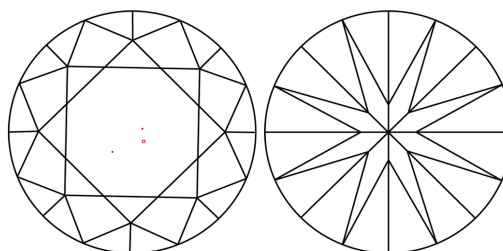

May 12, 2026
IGI Report Number **LG792620506**
Description **LABORATORY GROWN DIAMOND**
Shape and Cutting Style **ROUND BRILLIANT**
Measurements **8.07 - 8.13 X 4.96 MM**

GRADING RESULTS

Carat Weight **2.01 CARATS**
Color Grade **FANCY BROWN**
Clarity Grade **VS 1**
Cut Grade **IDEAL**

PROPORTIONS

CLARITY CHARACTERISTICS

KEY TO SYMBOLS

Red symbols indicate internal characteristics.
Green symbols indicate external characteristics.

Sample Image Used

COLOR

D E F G H I J Faint Very Light Light