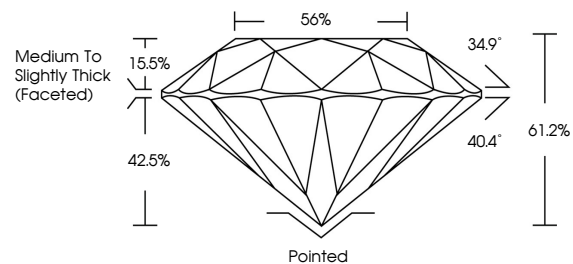

GRADING RESULTS

Carat Weight **2.01 CARATS**
Color Grade **FANCY BROWN**
Clarity Grade **VS 1**
Cut Grade **IDEAL**

ADDITIONAL GRADING INFORMATION

Polish **EXCELLENT**
Symmetry **EXCELLENT**
Fluorescence **VERY SLIGHT**
Inscription(s) **IGI LG792620506**
Comments: This Laboratory Grown Diamond was created by Chemical Vapor Deposition (CVD) growth process. Indications of post-growth treatment.

May 12, 2026
IGI Report No LG792620506
ROUND BRILLIANT
2.01 CARATS
FANCY BROWN
VS 1
IDEAL
8.07 - 8.13 X 4.96 MM
Color Grade
Clarity Grade
Cut Grade
Depth
Table
Girdle
Medium To Slightly Thick (Faceted)
Pointed
EXCELLENT
EXCELLENT
VERY SLIGHT
IGI LG792620506
Comments: This Laboratory Grown Diamond was created by Chemical Vapor Deposition (CVD) growth process. Indications of post-growth treatment.

May 12, 2026
IGI Report Number **LG792620506**
Description **LABORATORY GROWN DIAMOND**
Shape and Cutting Style **ROUND BRILLIANT**
Measurements **8.07 - 8.13 X 4.96 MM**

GRADING RESULTS

Carat Weight **2.01 CARATS**
Color Grade **FANCY BROWN**
Clarity Grade **VS 1**
Cut Grade **IDEAL**

PROPORTIONS

CLARITY CHARACTERISTICS

KEY TO SYMBOLS

Red symbols indicate internal characteristics.
Green symbols indicate external characteristics.

Sample Image Used

COLOR

D E F G H I J Faint Very Light Light