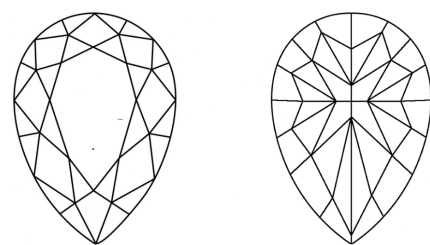

CLARITY CHARACTERISTICS

KEY TO SYMBOLS
Red symbols indicate internal characteristics.
Green symbols indicate external characteristics.