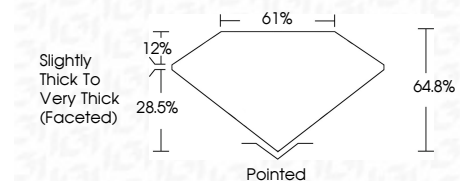

ELECTRONIC COPY

LG792620345
Report verification at igi.org

May 4, 2026
IGI Report Number **LG792620345**
Description **LABORATORY GROWN DIAMOND**
Shape and Cutting Style **PEAR MODIFIED BRILLIANT**
Measurements **12.80 X 7.70 X 4.99 MM**

GRADING RESULTS
Carat Weight **3.50 CARATS**
Color Grade **FANCY BROWN**
Clarity Grade **VVS 2**

ADDITIONAL GRADING INFORMATION
Polish **EXCELLENT**
Symmetry **VERY GOOD**
Fluorescence **SLIGHT**
Inscription(s) **(IGI) LG792620345**
Comments: This Laboratory Grown Diamond was created by Chemical Vapor Deposition (CVD) growth process. Indications of post-growth treatment.

May 4, 2026
IGI Report No LG792620345
PEAR MODIFIED BRILLIANT
12.80 X 7.70 X 4.99 MM
3.50 CARATS
FANCY BROWN
VVS 2
64.8%
61%
Slightly Thick To Very Thick (Faceted)
Pointed
EXCELLENT
VERY GOOD
SLIGHT
(IGI) LG792620345
Comments: This Laboratory Grown Diamond was created by Chemical Vapor Deposition (CVD) growth process. Indications of post-growth treatment.

GRADING RESULTS
Carat Weight **3.50 CARATS**
Color Grade **FANCY BROWN**
Clarity Grade **VVS 2**

ADDITIONAL GRADING INFORMATION
Polish **EXCELLENT**
Symmetry **VERY GOOD**
Fluorescence **SLIGHT**
Inscription(s) **(IGI) LG792620345**