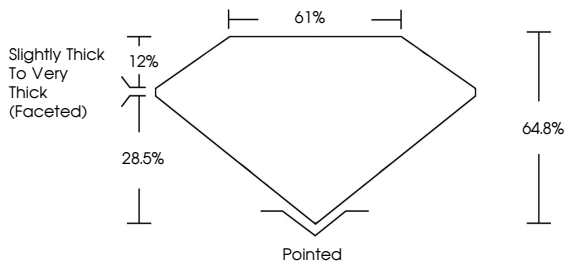

PROPORTIONS