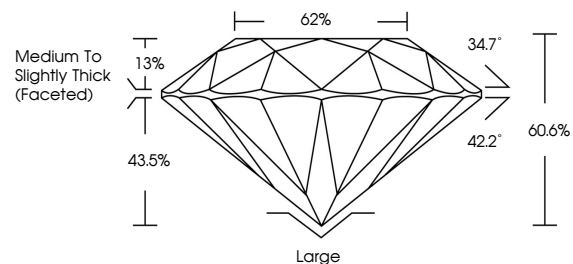

GRADING RESULTS

Carat Weight **1.24 CARAT**
Color Grade **LIGHT BROWN**
Clarity Grade **VVS 2**

ADDITIONAL GRADING INFORMATION

Polish **EXCELLENT**
Symmetry **EXCELLENT**
Fluorescence **VERY SLIGHT**
Inscription(s) **IGI LG792620240**
Comments: This Laboratory Grown Diamond was created by Chemical Vapor Deposition (CVD) growth process. Indications of post-growth treatment.

April 27, 2026
IGI Report No **LG792620240**
OLD EUROPEAN CUT
1.24 CARAT
Carat Weight **1.24 CARAT**
Color Grade **LIGHT BROWN**
Clarity Grade **VVS 2**
Depth **60.6%**
Table **62%**
Girdle **Medium to Slightly Thick (Faceted)**
Culet **Large**
Polish **EXCELLENT**
Symmetry **EXCELLENT**
Fluorescence **VERY SLIGHT**
Inscription(s) **IGI LG792620240**
Comments: This Laboratory Grown Diamond was created by Chemical Vapor Deposition (CVD) growth process. Indications of post-growth treatment.

April 27, 2026
IGI Report Number **LG792620240**
Description **LABORATORY GROWN DIAMOND**
Shape and Cutting Style **OLD EUROPEAN CUT**
Measurements **6.79 - 6.86 X 4.14 MM**

GRADING RESULTS

Carat Weight **1.24 CARAT**
Color Grade **LIGHT BROWN**
Clarity Grade **VVS 2**

PROPORTIONS

Sample Image Used

CLARITY CHARACTERISTICS

KEY TO SYMBOLS

Red symbols indicate internal characteristics.
Green symbols indicate external characteristics.

COLOR

D E F G H I J Faint Very Light Light