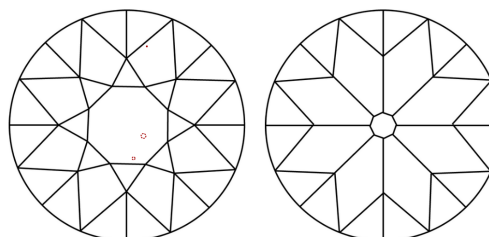

April 27, 2026
IGI Report Number **LG792620240**
Description **LABORATORY GROWN DIAMOND**
Shape and Cutting Style **OLD EUROPEAN CUT**
Measurements **6.79 - 6.86 X 4.14 MM**

GRADING RESULTS

Carat Weight **1.24 CARAT**
Color Grade **LIGHT BROWN**
Clarity Grade **VVS 2**

PROPORTIONS

Sample Image Used

CLARITY CHARACTERISTICS

KEY TO SYMBOLS

Red symbols indicate internal characteristics.
Green symbols indicate external characteristics.

COLOR

D E F G H I J Faint Very Light Light