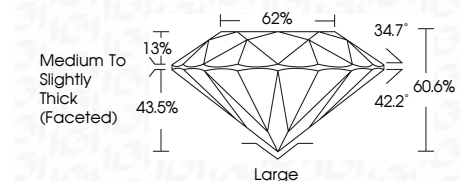

ELECTRONIC COPY

LG792620240
Report verification at igi.org

April 27, 2026
IGI Report Number **LG792620240**
Description **LABORATORY GROWN DIAMOND**
Shape and Cutting Style **OLD EUROPEAN CUT**
Measurements **6.79 - 6.86 X 4.14 MM**

GRADING RESULTS

Carat Weight **1.24 CARAT**
Color Grade **LIGHT BROWN**
Clarity Grade **VVS 2**

ADDITIONAL GRADING INFORMATION

Polish **EXCELLENT**
Symmetry **EXCELLENT**
Fluorescence **VERY SLIGHT**
Inscription(s) **IGI LG792620240**
Comments: This Laboratory Grown Diamond was created by Chemical Vapor Deposition (CVD) growth process. Indications of post-growth treatment.

April 27, 2026
IGI Report No **LG792620240**
OLD EUROPEAN CUT
1.24 CARAT
Carat Weight **1.24 CARAT**
Color Grade **LIGHT BROWN**
Clarity Grade **VVS 2**
Depth **60.6%**
Table **62%**
Girdle **Medium to Slightly Thick (Faceted)**
Culet **Large**
Polish **EXCELLENT**
Symmetry **EXCELLENT**
Fluorescence **VERY SLIGHT**
Inscription(s) **IGI LG792620240**
Comments: This Laboratory Grown Diamond was created by Chemical Vapor Deposition (CVD) growth process. Indications of post-growth treatment.

April 27, 2026
IGI Report Number **LG792620240**
Description **LABORATORY GROWN DIAMOND**
Shape and Cutting Style **OLD EUROPEAN CUT**
Measurements **6.79 - 6.86 X 4.14 MM**

GRADING RESULTS

Carat Weight **1.24 CARAT**
Color Grade **LIGHT BROWN**
Clarity Grade **VVS 2**