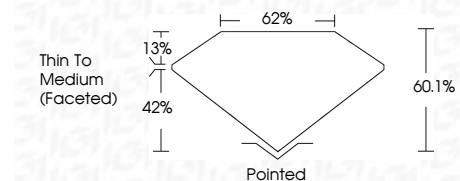

ELECTRONIC COPY

LG792620110
Report verification at igi.org

April 24, 2026
IGI Report Number **LG792620110**
Description **LABORATORY GROWN DIAMOND**

Shape and Cutting Style **PEAR MODIFIED BRILLIANT**
Measurements **8.34 X 5.49 X 3.30 MM**

GRADING RESULTS
Carat Weight **1.03 CARAT**
Color Grade **FANCY VIVID GREEN**
Clarity Grade **VVS 1**

ADDITIONAL GRADING INFORMATION
Polish **EXCELLENT**
Symmetry **EXCELLENT**
Fluorescence **NONE**

Inscription(s) **IGI LG792620110**
Comments: This Laboratory Grown Diamond was created by Chemical Vapor Deposition (CVD) growth process. Indications of post-growth treatment.

April 24, 2026
IGI Report No **LG792620110**
PEAR MODIFIED BRILLIANT
8.34 X 5.49 X 3.30 MM
1.03 CARAT
FANCY VIVID GREEN
VVS 1
60.1%
62%
Thin To Medium (Faceted)
Pointed
EXCELLENT
EXCELLENT
NONE
IGI LG792620110

GRADING RESULTS
Carat Weight **1.03 CARAT**
Color Grade **FANCY VIVID GREEN**
Clarity Grade **VVS 1**

ADDITIONAL GRADING INFORMATION
Polish **EXCELLENT**
Symmetry **EXCELLENT**
Fluorescence **NONE**
Inscription(s) **IGI LG792620110**