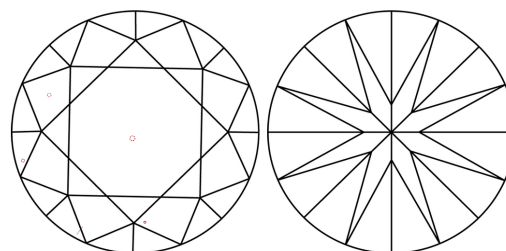

CLARITY CHARACTERISTICS

KEY TO SYMBOLS

Red symbols indicate internal characteristics.
Green symbols indicate external characteristics.

COLOR

D E F G H I J Faint Very Light Light

CLARITY

FL	IF	VS¹⁻²	VS¹⁻²	SI¹⁻²	I¹⁻³
Flawless	Internally Flawless	Very Very Slightly Included	Very Slightly Included	Slightly Included	Included