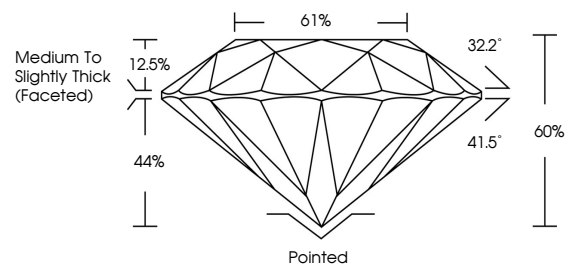

PROPORTIONS