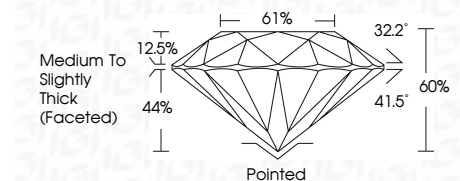

ELECTRONIC COPY

LG792619842
Report verification at igi.org

April 23, 2026
IGI Report Number **LG792619842**
Description **LABORATORY GROWN DIAMOND**
Shape and Cutting Style **ROUND BRILLIANT**
Measurements **8.16 - 8.18 X 4.90 MM**

GRADING RESULTS
Carat Weight **2.01 CARATS**
Color Grade **G**
Clarity Grade **VS 2**
Cut Grade **EXCELLENT**

Sample Image Used

ADDITIONAL GRADING INFORMATION
Polish **EXCELLENT**
Symmetry **EXCELLENT**
Fluorescence **NONE**
Inscription(s) **IGI LG792619842**
Comments: This Laboratory Grown Diamond was created by Chemical Vapor Deposition (CVD) growth process. Type IIa

April 23, 2026
IGI Report No LG792619842
ROUND BRILLIANT
8.16 - 8.18 X 4.90 MM
2.01 CARATS
Color Grade **G**
Clarity Grade **VS 2**
Cut Grade **EXCELLENT**
Depth **44%**
Table **61%**
Girdle **Medium To Slightly Thick (Faceted)**
Culet **Pointed**
Polish **EXCELLENT**
Symmetry **EXCELLENT**
Fluorescence **NONE**
Inscription(s) **IGI LG792619842**
Comments: This Laboratory Grown Diamond was created by Chemical Vapor Deposition (CVD) growth process. Type IIa

LABORATORY GROWN DIAMOND REPORT

April 23, 2026
IGI Report Number **LG792619842**
Description **LABORATORY GROWN DIAMOND**
Shape and Cutting Style **ROUND BRILLIANT**
Measurements **8.16 - 8.18 X 4.90 MM**