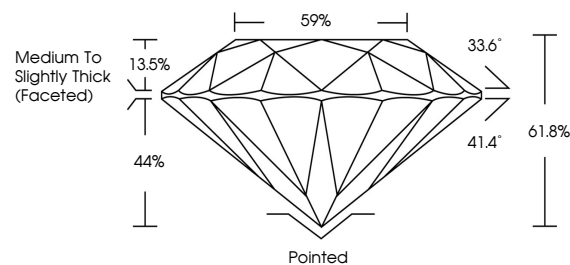

PROPORTIONS