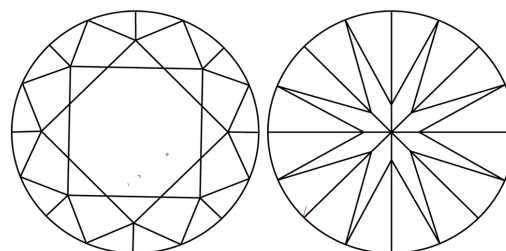

CLARITY CHARACTERISTICS

KEY TO SYMBOLS

Red symbols indicate internal characteristics.
Green symbols indicate external characteristics.