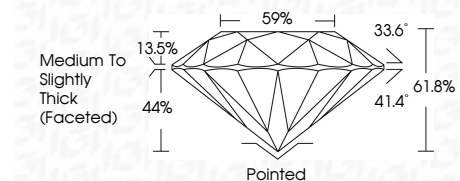

ELECTRONIC COPY

LG792619677
Report verification at igi.org

April 21, 2026
IGI Report Number **LG792619677**
Description **LABORATORY GROWN DIAMOND**
Shape and Cutting Style **ROUND BRILLIANT**
Measurements **6.87 - 6.91 X 4.26 MM**

GRADING RESULTS
Carat Weight **1.24 CARAT**
Color Grade **G**
Clarity Grade **VVS 2**
Cut Grade **IDEAL**

ADDITIONAL GRADING INFORMATION
Polish **EXCELLENT**
Symmetry **EXCELLENT**
Fluorescence **NONE**
Inscription(s) **IGI LG792619677**
Comments: This Laboratory Grown Diamond was created by Chemical Vapor Deposition (CVD) growth process. Type IIa

April 21, 2026
IGI Report No LG792619677
ROUND BRILLIANT
6.87 - 6.91 X 4.26 MM
1.24 CARAT
Color Grade **G**
Clarity Grade **VVS 2**
Cut Grade **IDEAL**
Depth **44%**
Table **59%**
Girdle **Medium To Slightly Thick (Faceted)**
Culet **Pointed**
Polish **EXCELLENT**
Symmetry **EXCELLENT**
Fluorescence **NONE**
Inscription(s) **IGI LG792619677**
Comments: This Laboratory Grown Diamond was created by Chemical Vapor Deposition (CVD) growth process. Type IIa

GRADING RESULTS
Carat Weight **1.24 CARAT**
Color Grade **G**
Clarity Grade **VVS 2**
Cut Grade **IDEAL**

ADDITIONAL GRADING INFORMATION
Polish **EXCELLENT**
Symmetry **EXCELLENT**
Fluorescence **NONE**
Inscription(s) **IGI LG792619677**