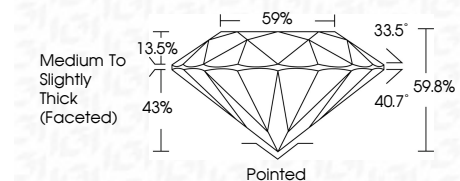

ELECTRONIC COPY

LG792617576
Report verification at igi.org

April 17, 2026
IGI Report Number **LG792617576**
Description **LABORATORY GROWN DIAMOND**
Shape and Cutting Style **ROUND BRILLIANT**
Measurements **7.37 - 7.42 X 4.43 MM**

GRADING RESULTS
Carat Weight **1.48 CARAT**
Color Grade **D**
Clarity Grade **VS 2**
Cut Grade **IDEAL**

ADDITIONAL GRADING INFORMATION
Polish **EXCELLENT**
Symmetry **EXCELLENT**
Fluorescence **NONE**
Inscription(s) **IGI LG792617576**
Comments: This Laboratory Grown Diamond was created by Chemical Vapor Deposition (CVD) growth process. Type IIa

April 17, 2026
IGI Report No LG792617576
ROUND BRILLIANT
1.48 CARAT
Color Grade **D**
Clarity Grade **VS 2**
Cut Grade **IDEAL**
Depth **59.05%**
Table **59%**
Girdle **Medium To Slightly Thick (Faceted)**
Culet **Pointed**
Polish **EXCELLENT**
Symmetry **EXCELLENT**
Fluorescence **NONE**
Inscription(s) **IGI LG792617576**
Comments: This Laboratory Grown Diamond was created by Chemical Vapor Deposition (CVD) growth process. Type IIa

April 17, 2026
IGI Report Number **LG792617576**
Description **LABORATORY GROWN DIAMOND**
Shape and Cutting Style **ROUND BRILLIANT**
Measurements **7.37 - 7.42 X 4.43 MM**

GRADING RESULTS
Carat Weight **1.48 CARAT**
Color Grade **D**
Clarity Grade **VS 2**
Cut Grade **IDEAL**