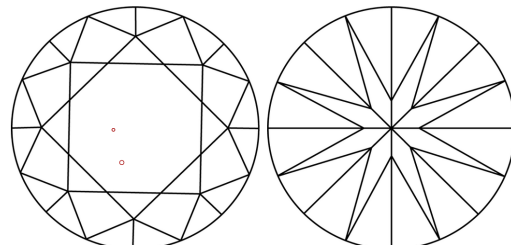

April 17, 2026
IGI Report Number **LG792617576**
Description **LABORATORY GROWN DIAMOND**
Shape and Cutting Style **ROUND BRILLIANT**
Measurements **7.37 - 7.42 X 4.43 MM**

GRADING RESULTS
Carat Weight **1.48 CARAT**
Color Grade **D**
Clarity Grade **VS 2**
Cut Grade **IDEAL**

PROPORTIONS

CLARITY CHARACTERISTICS

KEY TO SYMBOLS
Red symbols indicate internal characteristics.
Green symbols indicate external characteristics.

Sample Image Used

COLOR

D	E	F	G	H	I	J	Faint	Very Light	Light
---	---	---	---	---	---	---	-------	------------	-------