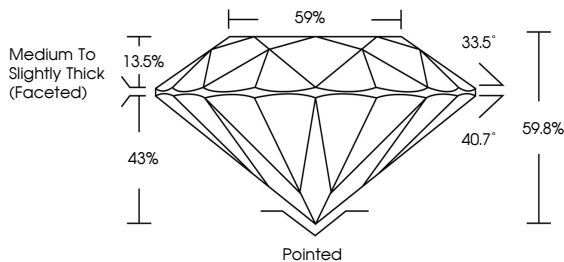

GRADING RESULTS
Carat Weight **1.48 CARAT**
Color Grade **D**
Clarity Grade **VS 2**
Cut Grade **IDEAL**

ADDITIONAL GRADING INFORMATION
Polish **EXCELLENT**
Symmetry **EXCELLENT**
Fluorescence **NONE**
Inscription(s) **IGI LG792617576**
Comments: This Laboratory Grown Diamond was created by Chemical Vapor Deposition (CVD) growth process. Type IIa

April 17, 2026
IGI Report No LG792617576
ROUND BRILLIANT
1.48 CARAT
Color Grade **D**
Clarity Grade **VS 2**
Cut Grade **IDEAL**
Depth **59.05%**
Table **59%**
Girdle **Medium To Slightly Thick (Faceted)**
Culet **Pointed**
Polish **EXCELLENT**
Symmetry **EXCELLENT**
Fluorescence **NONE**
Inscription(s) **IGI LG792617576**
Comments: This Laboratory Grown Diamond was created by Chemical Vapor Deposition (CVD) growth process. Type IIa

April 17, 2026
IGI Report Number **LG792617576**
Description **LABORATORY GROWN DIAMOND**
Shape and Cutting Style **ROUND BRILLIANT**
Measurements **7.37 - 7.42 X 4.43 MM**

GRADING RESULTS
Carat Weight **1.48 CARAT**
Color Grade **D**
Clarity Grade **VS 2**
Cut Grade **IDEAL**

PROPORTIONS

CLARITY CHARACTERISTICS

KEY TO SYMBOLS
Red symbols indicate internal characteristics.
Green symbols indicate external characteristics.

Sample Image Used

COLOR

D	E	F	G	H	I	J	Faint	Very Light	Light
---	---	---	---	---	---	---	-------	------------	-------