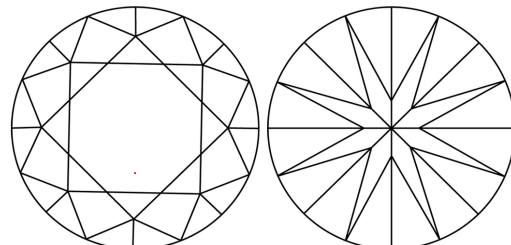

PROPORTIONS

CLARITY CHARACTERISTICS

KEY TO SYMBOLS

Red symbols indicate internal characteristics.
Green symbols indicate external characteristics.

COLOR

D E F G H I J Faint Very Light Light

CLARITY

FL	IF	VVS ¹⁻²	VS ¹⁻²	SI ¹⁻²	I ¹⁻³
Flawless	Internally Flawless	Very Very Slightly Included	Very Slightly Included	Slightly Included	Included