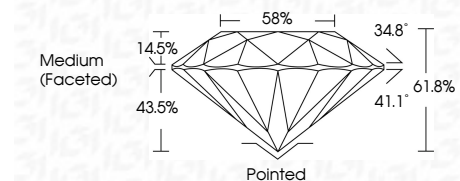

ELECTRONIC COPY

LG792615236
Report verification at igi.org

April 15, 2026
IGI Report Number **LG792615236**
Description **LABORATORY GROWN DIAMOND**
Shape and Cutting Style **ROUND BRILLIANT**
Measurements **6.40 - 6.45 X 3.97 MM**

GRADING RESULTS

Carat Weight **1.01 CARAT**
Color Grade **D**
Clarity Grade **VVS 2**
Cut Grade **IDEAL**

Sample Image Used

ADDITIONAL GRADING INFORMATION

Polish **EXCELLENT**
Symmetry **EXCELLENT**
Fluorescence **NONE**
Inscription(s) **IGI LG792615236**
Comments: HEARTS & ARROWS
This Laboratory Grown Diamond was created by Chemical Vapor Deposition (CVD) growth process. Type IIa

April 15, 2026
IGI Report No LG792615236
ROUND BRILLIANT
Carat Weight **1.01 CARAT**
Color Grade **D**
Clarity Grade **VVS 2**
Cut Grade **IDEAL**
Depth **61.8%**
Table **14.5%**
Girdle **Medium (Faceted)**
Culet **Pointed**
Polish **EXCELLENT**
Symmetry **EXCELLENT**
Fluorescence **NONE**
Inscription(s) **IGI LG792615236**
Comments: HEARTS & ARROWS
This Laboratory Grown Diamond was created by Chemical Vapor Deposition (CVD) growth process. Type IIa

April 15, 2026
IGI Report Number **LG792615236**
Description **LABORATORY GROWN DIAMOND**
Shape and Cutting Style **ROUND BRILLIANT**
Measurements **6.40 - 6.45 X 3.97 MM**

GRADING RESULTS

Carat Weight **1.01 CARAT**
Color Grade **D**
Clarity Grade **VVS 2**
Cut Grade **IDEAL**