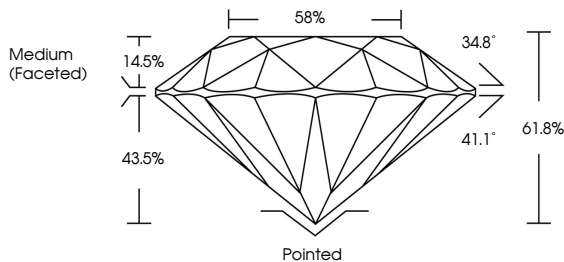

GRADING RESULTS

Carat Weight **1.01 CARAT**
Color Grade **D**
Clarity Grade **VVS 2**
Cut Grade **IDEAL**

Sample Image Used

ADDITIONAL GRADING INFORMATION

Polish **EXCELLENT**
Symmetry **EXCELLENT**
Fluorescence **NONE**
Inscription(s) **IGI LG792615236**
Comments: HEARTS & ARROWS
This Laboratory Grown Diamond was created by Chemical Vapor Deposition (CVD) growth process. Type IIa

April 15, 2026
IGI Report No LG792615236
ROUND BRILLIANT
Carat Weight **1.01 CARAT**
Color Grade **D**
Clarity Grade **VVS 2**
Cut Grade **IDEAL**
Depth **61.8%**
Table **14.5%**
Girdle **Medium (Faceted)**
Culet **Pointed**
Polish **EXCELLENT**
Symmetry **EXCELLENT**
Fluorescence **NONE**
Inscription(s) **IGI LG792615236**
Comments: HEARTS & ARROWS
This Laboratory Grown Diamond was created by Chemical Vapor Deposition (CVD) growth process. Type IIa

April 15, 2026
IGI Report Number **LG792615236**
Description **LABORATORY GROWN DIAMOND**
Shape and Cutting Style **ROUND BRILLIANT**
Measurements **6.40 - 6.45 X 3.97 MM**

GRADING RESULTS

Carat Weight **1.01 CARAT**
Color Grade **D**
Clarity Grade **VVS 2**
Cut Grade **IDEAL**

PROPORTIONS

CLARITY CHARACTERISTICS

KEY TO SYMBOLS

Red symbols indicate internal characteristics.
Green symbols indicate external characteristics.

COLOR

D E F G H I J Faint Very Light Light

CLARITY

FL	IF	VVS ¹⁻²	VS ¹⁻²	SI ¹⁻²	I ¹⁻³
Flawless	Internally Flawless	Very Very Slightly Included	Very Slightly Included	Slightly Included	Included