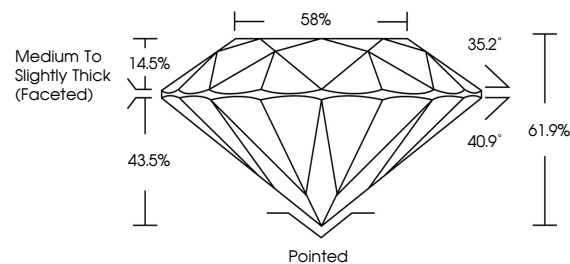

GRADING RESULTS

Carat Weight **2.03 CARATS**
Color Grade **F**
Clarity Grade **VVS 2**
Cut Grade **IDEAL**

ADDITIONAL GRADING INFORMATION

Polish **EXCELLENT**
Symmetry **EXCELLENT**
Fluorescence **NONE**
Inscription(s) **IGI LG792613435**
Comments: This Laboratory Grown Diamond was created by Chemical Vapor Deposition (CVD) growth process. Type IIa

April 24, 2026
IGI Report No LG792613435
ROUND BRILLIANT
8.07 - 8.12 X 5.02 MM
2.03 CARATS
Color Grade **F**
Clarity Grade **VVS 2**
Cut Grade **IDEAL**
Depth **61.9%**
Table **58%**
Girdle **Medium To Slightly Thick (Faceted)**
Culet **Pointed**
Polish **EXCELLENT**
Symmetry **EXCELLENT**
Fluorescence **NONE**
Inscription(s) **IGI LG792613435**
Comments: This Laboratory Grown Diamond was created by Chemical Vapor Deposition (CVD) growth process. Type IIa

GRADING RESULTS

Carat Weight **2.03 CARATS**
Color Grade **F**
Clarity Grade **VVS 2**
Cut Grade **IDEAL**

ADDITIONAL GRADING INFORMATION

Polish **EXCELLENT**
Symmetry **EXCELLENT**
Fluorescence **NONE**
Inscription(s) **IGI LG792613435**

Comments: This Laboratory Grown Diamond was created by Chemical Vapor Deposition (CVD) growth process. Type IIa

PROPORTIONS

CLARITY CHARACTERISTICS

KEY TO SYMBOLS

Red symbols indicate internal characteristics.
Green symbols indicate external characteristics.