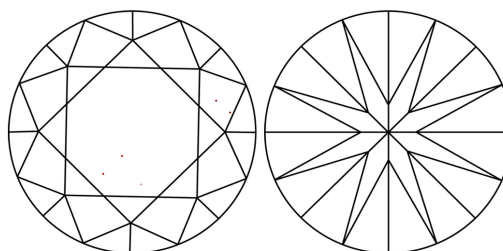

CLARITY CHARACTERISTICS

KEY TO SYMBOLS

Red symbols indicate internal characteristics.
Green symbols indicate external characteristics.