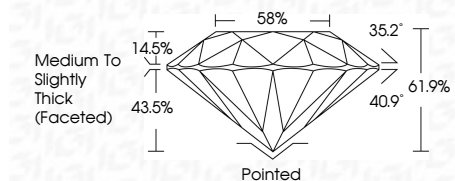

ELECTRONIC COPY

LG792613435
Report verification at igi.org

April 24, 2026
IGI Report Number **LG792613435**
Description **LABORATORY GROWN DIAMOND**
Shape and Cutting Style **ROUND BRILLIANT**
Measurements **8.07 - 8.12 X 5.02 MM**

GRADING RESULTS

Carat Weight **2.03 CARATS**
Color Grade **F**
Clarity Grade **VVS 2**
Cut Grade **IDEAL**

ADDITIONAL GRADING INFORMATION

Polish **EXCELLENT**
Symmetry **EXCELLENT**
Fluorescence **NONE**
Inscription(s) **IGI LG792613435**
Comments: This Laboratory Grown Diamond was created by Chemical Vapor Deposition (CVD) growth process. Type IIa

April 24, 2026
IGI Report No LG792613435
ROUND BRILLIANT
8.07 - 8.12 X 5.02 MM
2.03 CARATS
Color Grade **F**
Clarity Grade **VVS 2**
Cut Grade **IDEAL**
Depth **61.9%**
Table **58%**
Girdle **Medium To Slightly Thick (Faceted)**
Culet **Pointed**
Polish **EXCELLENT**
Symmetry **EXCELLENT**
Fluorescence **NONE**
Inscription(s) **IGI LG792613435**
Comments: This Laboratory Grown Diamond was created by Chemical Vapor Deposition (CVD) growth process. Type IIa

GRADING RESULTS

Carat Weight **2.03 CARATS**
Color Grade **F**
Clarity Grade **VVS 2**
Cut Grade **IDEAL**

ADDITIONAL GRADING INFORMATION

Polish **EXCELLENT**
Symmetry **EXCELLENT**
Fluorescence **NONE**
Inscription(s) **IGI LG792613435**