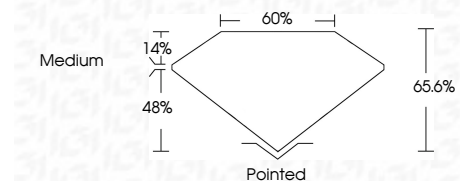

Measurements **9.49 X 6.86 X 4.50 MM**

GRADING RESULTS

Carat Weight **2.53 CARATS**
Color Grade **F**
Clarity Grade **VS 1**

ADDITIONAL GRADING INFORMATION

Polish **EXCELLENT**
Symmetry **EXCELLENT**
Fluorescence **NONE**
Inscription(s) **IGI LG792607400**

Comments: This Laboratory Grown Diamond was created by Chemical Vapor Deposition (CVD) growth process. Type IIa

April 15, 2026
IGI Report No **LG792607400**
CUT CORNERED RECT. MODIFIED BRILLIANT
9.49 X 6.86 X 4.50 MM
Carat Weight **2.53 CARATS**
Color Grade **F**
Clarity Grade **VS 1**
Depth **65.6%**
Table **48%**
Girdle **Medium**
Culet **Pointed**
Polish **EXCELLENT**
Symmetry **EXCELLENT**
Fluorescence **NONE**
Inscription(s) **IGI LG792607400**
Comments: This Laboratory Grown Diamond was created by Chemical Vapor Deposition (CVD) growth process. Type IIa

LABORATORY GROWN DIAMOND REPORT

April 15, 2026
IGI Report Number **LG792607400**
Description **LABORATORY GROWN DIAMOND**
Shape and Cutting Style **CUT CORNERED RECTANGULAR
MODIFIED BRILLIANT**
Measurements **9.49 X 6.86 X 4.50 MM**

GRADING RESULTS

Carat Weight **2.53 CARATS**
Color Grade **F**
Clarity Grade **VS 1**

ADDITIONAL GRADING INFORMATION

Polish **EXCELLENT**
Symmetry **EXCELLENT**
Fluorescence **NONE**

Inscription(s) **IGI LG792607400**