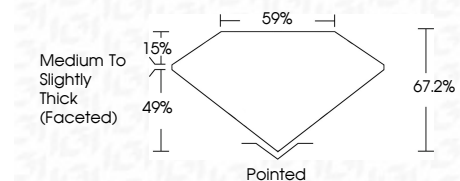

ELECTRONIC COPY

LG792604442
Report verification at igi.org

April 16, 2026
IGI Report Number **LG792604442**
Description **LABORATORY GROWN DIAMOND**
Shape and Cutting Style **CUSHION MODIFIED BRILLIANT**
Measurements **9.05 X 6.71 X 4.51 MM**

GRADING RESULTS
Carat Weight **2.06 CARATS**
Color Grade **F**
Clarity Grade **VS 1**

ADDITIONAL GRADING INFORMATION
Polish **EXCELLENT**
Symmetry **EXCELLENT**
Fluorescence **NONE**
Inscription(s) **IGI LG792604442**
Comments: This Laboratory Grown Diamond was created by Chemical Vapor Deposition (CVD) growth process. Type IIa

April 16, 2026
IGI Report No LG792604442
CUSHION MODIFIED BRILLIANT
2.06 CARATS **F**
Carat Weight **2.06**
Color Grade **F**
Clarity Grade **VS 1**
Depth **67.2%**
Table **15%**
Girdle **Medium to Slightly Thick (Faceted)**
Culet **Pointed**
Polish **EXCELLENT**
Symmetry **EXCELLENT**
Fluorescence **NONE**
Inscription(s) **IGI LG79260442**
Comments: This Laboratory Grown Diamond was created by Chemical Vapor Deposition (CVD) growth process. Type IIa

GRADING RESULTS
Carat Weight **2.06 CARATS**
Color Grade **F**
Clarity Grade **VS 1**

ADDITIONAL GRADING INFORMATION
Polish **EXCELLENT**
Symmetry **EXCELLENT**
Fluorescence **NONE**
Inscription(s) **IGI LG792604442**