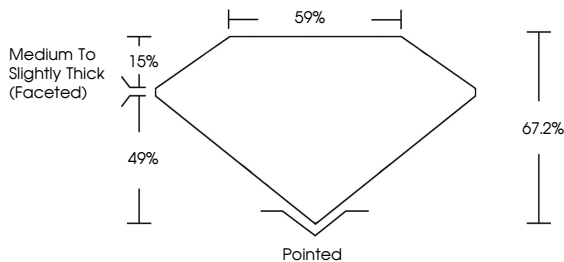

PROPORTIONS