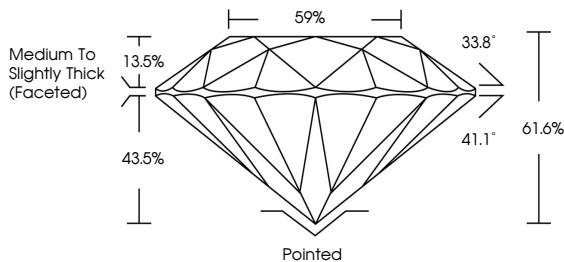

GRADING RESULTS

Carat Weight **1.60 CARAT**
Color Grade **F**
Clarity Grade **VS 1**
Cut Grade **IDEAL**

ADDITIONAL GRADING INFORMATION

Polish **EXCELLENT**
Symmetry **EXCELLENT**
Fluorescence **NONE**
Inscription(s) **IGI LG791651726**
Comments: This Laboratory Grown Diamond was created by Chemical Vapor Deposition (CVD) growth process. Type IIa

April 13, 2026
IGI Report No LG791651726
ROUND BRILLIANT
7.48 - 7.52 X 4.62 MM
1.60 CARAT
Color Grade **F**
Clarity Grade **VS 1**
Cut Grade **IDEAL**
Depth **61.6%**
Table **59%**
Girdle **Medium To Slightly Thick (Faceted)**
Culet **Pointed**
Polish **EXCELLENT**
Symmetry **EXCELLENT**
Fluorescence **NONE**
Inscription(s) **IGI LG791651726**
Comments: This Laboratory Grown Diamond was created by Chemical Vapor Deposition (CVD) growth process. Type IIa

April 13, 2026
IGI Report Number **LG791651726**
Description **LABORATORY GROWN DIAMOND**
Shape and Cutting Style **ROUND BRILLIANT**
Measurements **7.48 - 7.52 X 4.62 MM**

GRADING RESULTS

Carat Weight **1.60 CARAT**
Color Grade **F**
Clarity Grade **VS 1**
Cut Grade **IDEAL**

PROPORTIONS

CLARITY CHARACTERISTICS

KEY TO SYMBOLS

Red symbols indicate internal characteristics.
Green symbols indicate external characteristics.

Sample Image Used

COLOR

D	E	F	G	H	I	J	Faint	Very Light	Light
---	---	---	---	---	---	---	-------	------------	-------