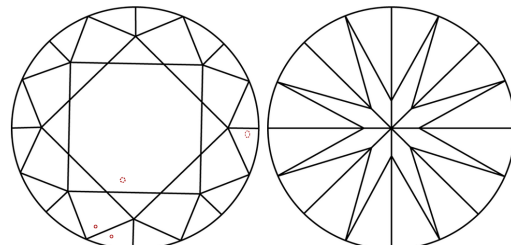

PROPORTIONS

CLARITY CHARACTERISTICS

KEY TO SYMBOLS

Red symbols indicate internal characteristics.
Green symbols indicate external characteristics.

Sample Image Used

COLOR

D	E	F	G	H	I	J	Faint	Very Light	Light
---	---	---	---	---	---	---	-------	------------	-------