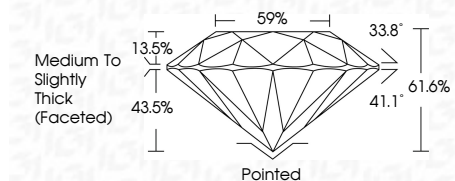

ELECTRONIC COPY

LG791651726
Report verification at igi.org

April 13, 2026
IGI Report Number **LG791651726**
Description **LABORATORY GROWN DIAMOND**
Shape and Cutting Style **ROUND BRILLIANT**
Measurements **7.48 - 7.52 X 4.62 MM**

GRADING RESULTS

Carat Weight **1.60 CARAT**
Color Grade **F**
Clarity Grade **VS 1**
Cut Grade **IDEAL**

ADDITIONAL GRADING INFORMATION

Polish **EXCELLENT**
Symmetry **EXCELLENT**
Fluorescence **NONE**
Inscription(s) **IGI LG791651726**
Comments: This Laboratory Grown Diamond was created by Chemical Vapor Deposition (CVD) growth process. Type IIa

April 13, 2026
IGI Report No LG791651726
ROUND BRILLIANT
7.48 - 7.52 X 4.62 MM
1.60 CARAT
Color Grade **F**
Clarity Grade **VS 1**
Cut Grade **IDEAL**
Depth **61.6%**
Table **59%**
Girdle **Medium To Slightly Thick (Faceted)**
Culet **Pointed**
Polish **EXCELLENT**
Symmetry **EXCELLENT**
Fluorescence **NONE**
Inscription(s) **IGI LG791651726**
Comments: This Laboratory Grown Diamond was created by Chemical Vapor Deposition (CVD) growth process. Type IIa

April 13, 2026
IGI Report Number **LG791651726**
Description **LABORATORY GROWN DIAMOND**
Shape and Cutting Style **ROUND BRILLIANT**
Measurements **7.48 - 7.52 X 4.62 MM**

GRADING RESULTS

Carat Weight **1.60 CARAT**
Color Grade **F**
Clarity Grade **VS 1**
Cut Grade **IDEAL**