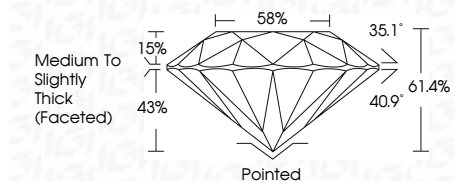

ELECTRONIC COPY

LG791648932 Report verification at igi.org

April 14, 2026 IGI Report Number LG791648932 Description LABORATORY GROWN DIAMOND Shape and Cutting Style ROUND BRILLIANT Measurements 8.13 - 8.15 X 5.00 MM

GRADING RESULTS

Carat Weight 2.03 CARATS Color Grade E Clarity Grade VVS 2 Cut Grade IDEAL

ADDITIONAL GRADING INFORMATION

Polish EXCELLENT Symmetry EXCELLENT Fluorescence NONE Inscription(s) IGI LG791648932 Comments: This Laboratory Grown Diamond was created by Chemical Vapor Deposition (CVD) growth process. Type IIa

April 14, 2026 IGI Report No LG791648932 ROUND BRILLIANT 8.13 - 8.15 X 5.00 MM 2.03 CARATS E VVS 2 IDEAL 61.4% 58% Medium To Slightly Thick (Faceted) Pointed EXCELLENT EXCELLENT NONE IGI LG791648932 Comments: This Laboratory Grown Diamond was created by Chemical Vapor Deposition (CVD) growth process. Type IIa

PROPORTIONS

CLARITY CHARACTERISTICS

KEY TO SYMBOLS

Red symbols indicate internal characteristics. Green symbols indicate external characteristics.

Sample Image Used

COLOR

Color scale table with categories D, E, F, G, H, I, J, Faint, Very Light, Light.