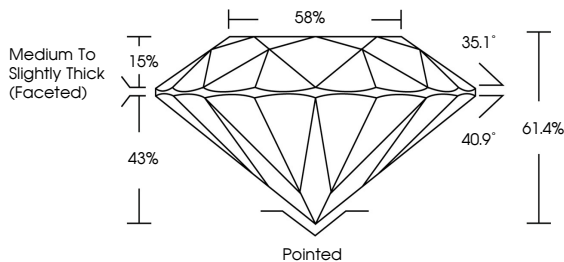

April 14, 2026 IGI Report No LG791648932 ROUND BRILLIANT 8.13 - 8.15 X 5.00 MM 2.03 CARATS E VVS 2 IDEAL 61.4% 58% Medium To Slightly Thick (Faceted) Pointed EXCELLENT EXCELLENT NONE IGI LG791648932 Comments: This Laboratory Grown Diamond was created by Chemical Vapor Deposition (CVD) growth process. Type IIa

LABORATORY GROWN DIAMOND REPORT

April 14, 2026 IGI Report Number LG791648932 Description LABORATORY GROWN DIAMOND Shape and Cutting Style ROUND BRILLIANT Measurements 8.13 - 8.15 X 5.00 MM

GRADING RESULTS

Carat Weight 2.03 CARATS Color Grade E Clarity Grade VVS 2 Cut Grade IDEAL

ADDITIONAL GRADING INFORMATION

Polish EXCELLENT Symmetry EXCELLENT Fluorescence NONE Inscription(s) IGI LG791648932

Comments: This Laboratory Grown Diamond was created by Chemical Vapor Deposition (CVD) growth process. Type IIa

PROPORTIONS

CLARITY CHARACTERISTICS

KEY TO SYMBOLS

Red symbols indicate internal characteristics. Green symbols indicate external characteristics.

Sample Image Used

COLOR

Color scale table with categories D, E, F, G, H, I, J, Faint, Very Light, Light.