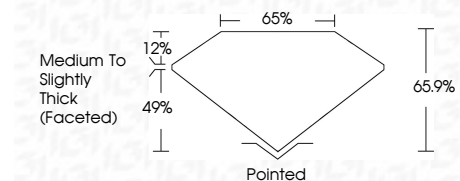

ELECTRONIC COPY

LG791647674
Report verification at igi.org

April 17, 2026
IGI Report Number **LG791647674**
Description **LABORATORY GROWN DIAMOND**
Shape and Cutting Style **OVAL MODIFIED BRILLIANT**
Measurements **8.14 X 5.45 X 3.59 MM**

GRADING RESULTS
Carat Weight **1.08 CARAT**
Color Grade **FANCY VIVID BLUE**
Clarity Grade **VS 2**

ADDITIONAL GRADING INFORMATION
Polish **EXCELLENT**
Symmetry **EXCELLENT**
Fluorescence **NONE**
Inscription(s) **IGI LG791647674**
Comments: This Laboratory Grown Diamond was created by Chemical Vapor Deposition (CVD) growth process. Indications of post-growth treatment.

April 17, 2026
IGI Report No LG791647674
OVAL MODIFIED BRILLIANT
8.14 X 5.45 X 3.59 MM
1.08 CARAT
FANCY VIVID BLUE
VS 2
65.9%
Medium to Slightly Thick (Faceted)
Pointed
EXCELLENT
EXCELLENT
NONE
IGI LG791647674
Comments: This Laboratory Grown Diamond was created by Chemical Vapor Deposition (CVD) growth process. Indications of post-growth treatment.

GRADING RESULTS
Carat Weight **1.08 CARAT**
Color Grade **FANCY VIVID BLUE**
Clarity Grade **VS 2**

ADDITIONAL GRADING INFORMATION
Polish **EXCELLENT**
Symmetry **EXCELLENT**
Fluorescence **NONE**
Inscription(s) **IGI LG791647674**