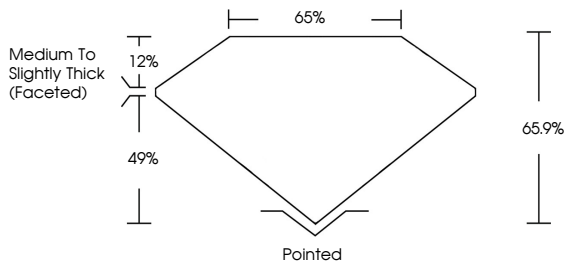

PROPORTIONS