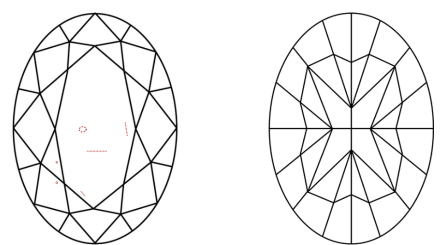

CLARITY CHARACTERISTICS

KEY TO SYMBOLS
Red symbols indicate internal characteristics.
Green symbols indicate external characteristics.

COLOR

D	E	F	G	H	I	J	Faint	Very Light	Light

CLARITY

FL	IF	VS¹⁻²	VS¹⁻²	SI¹⁻²	I¹⁻³
Flawless	Internally Flawless	Very Very Slightly Included	Very Slightly Included	Slightly Included	Included