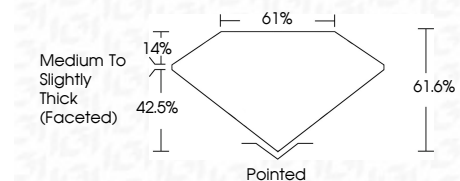

**ELECTRONIC COPY**

LG791647579  
Report verification at igi.org

April 14, 2026  
IGI Report Number **LG791647579**  
Description **LABORATORY GROWN DIAMOND**  
Shape and Cutting Style **PEAR BRILLIANT**  
Measurements **10.31 X 6.32 X 3.89 MM**  
**GRADING RESULTS**  
Carat Weight **1.51 CARAT**  
Color Grade **F**  
Clarity Grade **VVS 2**

**GRADING RESULTS**

Carat Weight **1.51 CARAT**  
Color Grade **F**  
Clarity Grade **VVS 2**

**ADDITIONAL GRADING INFORMATION**

Polish **EXCELLENT**  
Symmetry **EXCELLENT**  
Fluorescence **NONE**  
Inscription(s) **IGI LG791647579**

Comments: This Laboratory Grown Diamond was created by Chemical Vapor Deposition (CVD) growth process.  
Type IIa

**PROPORTIONS**

Sample Image Used

**CLARITY CHARACTERISTICS**

**KEY TO SYMBOLS**

Red symbols indicate internal characteristics.  
Green symbols indicate external characteristics.

**COLOR**

D E F G H I J Faint Very Light Light

**CLARITY**

FL	IF	VVS <sup>1-2</sup>	VS <sup>1-2</sup>	SI <sup>1-2</sup>	I <sup>1-3</sup>
Flawless	Internally Flawless	Very Very Slightly Included	Very Slightly Included	Slightly Included	Included