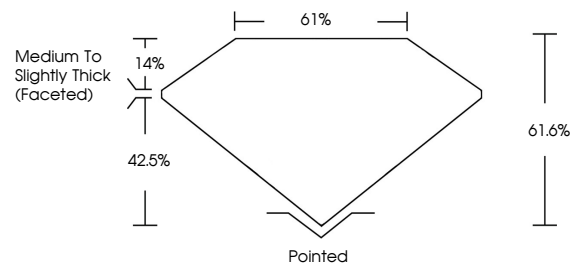

**ELECTRONIC COPY**

LG791647579  
Report verification at igi.org

April 14, 2026  
IGI Report Number **LG791647579**  
Description **LABORATORY GROWN DIAMOND**  
Shape and Cutting Style **PEAR BRILLIANT**  
Measurements **10.31 X 6.32 X 3.89 MM**  
**GRADING RESULTS**  
Carat Weight **1.51 CARAT**  
Color Grade **F**  
Clarity Grade **VVS 2**

**LABORATORY GROWN DIAMOND REPORT**

April 14, 2026  
IGI Report Number **LG791647579**  
Description **LABORATORY GROWN DIAMOND**  
Shape and Cutting Style **PEAR BRILLIANT**  
Measurements **10.31 X 6.32 X 3.89 MM**

**GRADING RESULTS**

Carat Weight **1.51 CARAT**  
Color Grade **F**  
Clarity Grade **VVS 2**

**ADDITIONAL GRADING INFORMATION**

Polish **EXCELLENT**  
Symmetry **EXCELLENT**  
Fluorescence **NONE**  
Inscription(s) **IGI LG791647579**

Comments: This Laboratory Grown Diamond was created by Chemical Vapor Deposition (CVD) growth process.  
Type IIa

**PROPORTIONS**

Sample Image Used

**CLARITY CHARACTERISTICS**

**KEY TO SYMBOLS**

Red symbols indicate internal characteristics.  
Green symbols indicate external characteristics.