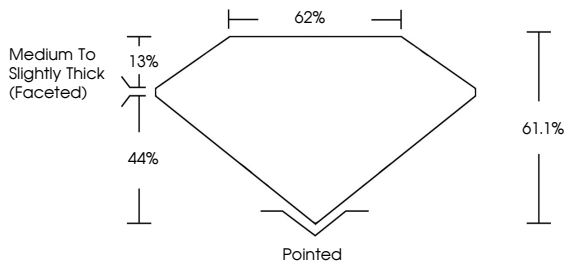

PROPORTIONS