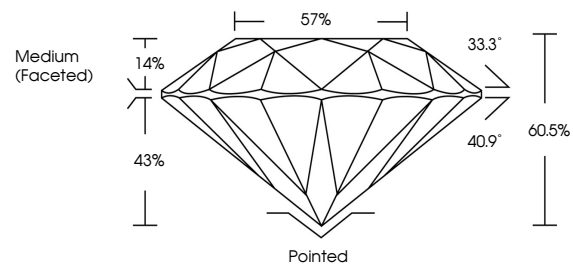

GRADING RESULTS

Carat Weight **1.55 CARAT**
Color Grade **D**
Clarity Grade **VVS 2**
Cut Grade **IDEAL**

ADDITIONAL GRADING INFORMATION

Polish **EXCELLENT**
Symmetry **EXCELLENT**
Fluorescence **NONE**
Inscription(s) **IGI LG791647533**
Comments: This Laboratory Grown Diamond was created by Chemical Vapor Deposition (CVD) growth process. Type IIa

April 13, 2026
IGI Report No LG791647533
ROUND BRILLIANT
7.49 - 7.51 X 4.54 MM
1.55 CARAT
D
VVS 2
IDEAL
60.5%
57%
Medium (Faceted)
Pointed
EXCELLENT
EXCELLENT
NONE
IGI LG791647533
Comments: This Laboratory Grown Diamond was created by Chemical Vapor Deposition (CVD) growth process. Type IIa

GRADING RESULTS

Carat Weight **1.55 CARAT**
Color Grade **D**
Clarity Grade **VVS 2**
Cut Grade **IDEAL**

ADDITIONAL GRADING INFORMATION

Polish **EXCELLENT**
Symmetry **EXCELLENT**
Fluorescence **NONE**
Inscription(s) **IGI LG791647533**

Comments: This Laboratory Grown Diamond was created by Chemical Vapor Deposition (CVD) growth process. Type IIa

PROPORTIONS

CLARITY CHARACTERISTICS

KEY TO SYMBOLS

Red symbols indicate internal characteristics.
Green symbols indicate external characteristics.