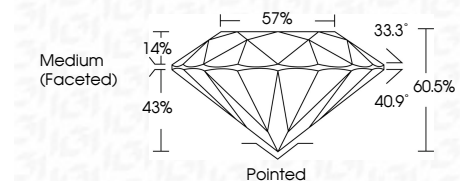

ELECTRONIC COPY

LG791647533
Report verification at igi.org

April 13, 2026
IGI Report Number **LG791647533**
Description **LABORATORY GROWN DIAMOND**
Shape and Cutting Style **ROUND BRILLIANT**
Measurements **7.49 - 7.51 X 4.54 MM**

GRADING RESULTS

Carat Weight **1.55 CARAT**
Color Grade **D**
Clarity Grade **VVS 2**
Cut Grade **IDEAL**

ADDITIONAL GRADING INFORMATION

Polish **EXCELLENT**
Symmetry **EXCELLENT**
Fluorescence **NONE**
Inscription(s) **IGI LG791647533**
Comments: This Laboratory Grown Diamond was created by Chemical Vapor Deposition (CVD) growth process. Type IIa

April 13, 2026
IGI Report No LG791647533
ROUND BRILLIANT
7.49 - 7.51 X 4.54 MM
1.55 CARAT
D
VVS 2
IDEAL
60.5%
57%
Medium (Faceted)
Pointed
EXCELLENT
EXCELLENT
NONE
IGI LG791647533
Comments: This Laboratory Grown Diamond was created by Chemical Vapor Deposition (CVD) growth process. Type IIa

GRADING RESULTS

Carat Weight **1.55 CARAT**
Color Grade **D**
Clarity Grade **VVS 2**
Cut Grade **IDEAL**

ADDITIONAL GRADING INFORMATION

Polish **EXCELLENT**
Symmetry **EXCELLENT**
Fluorescence **NONE**
Inscription(s) **IGI LG791647533**