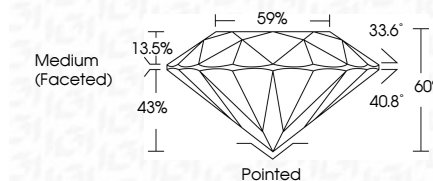

ELECTRONIC COPY

LG791647531
Report verification at igi.org

April 13, 2026
IGI Report Number **LG791647531**
Description **LABORATORY GROWN DIAMOND**
Shape and Cutting Style **ROUND BRILLIANT**
Measurements **7.44 - 7.47 X 4.47 MM**

GRADING RESULTS

Carat Weight **1.52 CARAT**
Color Grade **E**
Clarity Grade **VVS 2**
Cut Grade **IDEAL**

ADDITIONAL GRADING INFORMATION

Polish **EXCELLENT**
Symmetry **EXCELLENT**
Fluorescence **NONE**
Inscription(s) **IGI LG791647531**
Comments: This Laboratory Grown Diamond was created by Chemical Vapor Deposition (CVD) growth process. Type IIa

April 13, 2026
IGI Report No LG791647531
ROUND BRILLIANT
7.44 - 7.47 X 4.47 MM
1.52 CARAT
E
VVS 2
IDEAL
60%
59%
Medium (Faceted)
Pointed
EXCELLENT
EXCELLENT
NONE
IGI LG791647531
Comments: This Laboratory Grown Diamond was created by Chemical Vapor Deposition (CVD) growth process. Type IIa

LABORATORY GROWN DIAMOND REPORT

April 13, 2026
IGI Report Number **LG791647531**
Description **LABORATORY GROWN DIAMOND**
Shape and Cutting Style **ROUND BRILLIANT**
Measurements **7.44 - 7.47 X 4.47 MM**