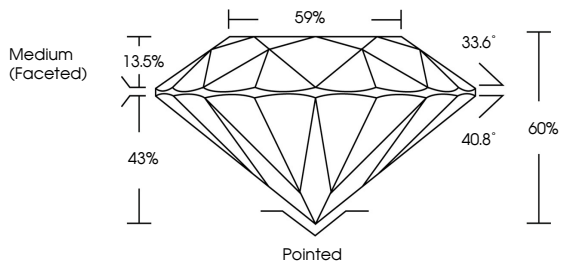

GRADING RESULTS

Carat Weight **1.52 CARAT**
Color Grade **E**
Clarity Grade **VVS 2**
Cut Grade **IDEAL**

ADDITIONAL GRADING INFORMATION

Polish **EXCELLENT**
Symmetry **EXCELLENT**
Fluorescence **NONE**
Inscription(s) **IGI LG791647531**

Comments: This Laboratory Grown Diamond was created by Chemical Vapor Deposition (CVD) growth process. Type IIa

PROPORTIONS

CLARITY CHARACTERISTICS

KEY TO SYMBOLS

Red symbols indicate internal characteristics.
Green symbols indicate external characteristics.