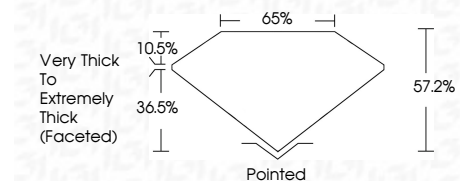

**ELECTRONIC COPY**

LG791642354  
Report verification at igi.org

April 21, 2026  
IGI Report Number **LG791642354**  
Description **LABORATORY GROWN DIAMOND**  
Shape and Cutting Style **HEART MODIFIED BRILLIANT**  
Measurements **9.85 X 11.69 X 6.69 MM**

**GRADING RESULTS**  
Carat Weight **6.04 CARATS**  
Color Grade **FANCY VIVID YELLOW**  
Clarity Grade **VS 2**

**ADDITIONAL GRADING INFORMATION**  
Polish **EXCELLENT**  
Symmetry **EXCELLENT**  
Fluorescence **NONE**  
Inscription(s) **IGI LG791642354**  
Comments: This Laboratory Grown Diamond was created by Chemical Vapor Deposition (CVD) growth process.

**GRADING RESULTS**  
Carat Weight **6.04 CARATS**  
Color Grade **FANCY VIVID YELLOW**  
Clarity Grade **VS 2**

**ADDITIONAL GRADING INFORMATION**  
Polish **EXCELLENT**  
Symmetry **EXCELLENT**  
Fluorescence **NONE**  
Inscription(s) **IGI LG791642354**