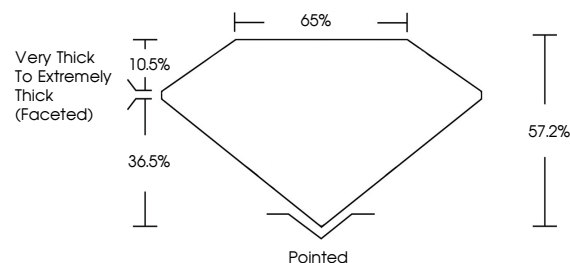

PROPORTIONS