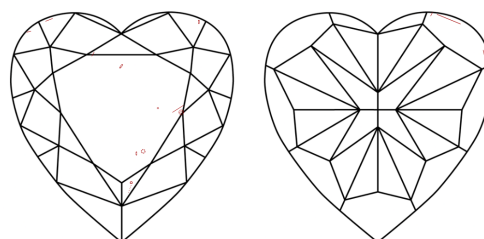

CLARITY CHARACTERISTICS

KEY TO SYMBOLS

Red symbols indicate internal characteristics.
Green symbols indicate external characteristics.

COLOR

D E F G H I J Faint Very Light Light

CLARITY

FL	IF	VS¹⁻²	VS¹⁻²	SI¹⁻²	I¹⁻³
Flawless	Internally Flawless	Very Very Slightly Included	Very Slightly Included	Slightly Included	Included