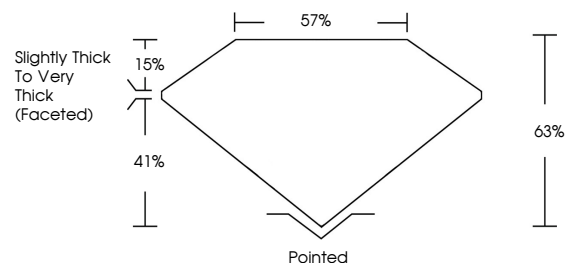

April 18, 2026
IGI Report No LG791641943
PEAR MODIFIED BRILLIANT
9.09 X 5.59 X 3.52 MM
1.28 CARAT
Color Grade **FANCY VIVID GREEN**
Clarity Grade **VS 1**
Depth **63%**
Table **57%**
Girdle **Slightly Thick To Very Thick (Faceted)**
Culet **Pointed**
Polish **VERY GOOD**
Symmetry **VERY GOOD**
Fluorescence **NONE**
Inscription(s) **IGI LG791641943**
Comments: This Laboratory Grown Diamond was created by Chemical Vapor Deposition (CVD) growth process. Indications of post-growth treatment.

April 18, 2026
IGI Report Number **LG791641943**
Description **LABORATORY GROWN DIAMOND**
Shape and Cutting Style **PEAR MODIFIED BRILLIANT**
Measurements **9.09 X 5.59 X 3.52 MM**

GRADING RESULTS

Carat Weight **1.28 CARAT**
Color Grade **FANCY VIVID GREEN**
Clarity Grade **VS 1**

PROPORTIONS

Sample Image Used

CLARITY CHARACTERISTICS

KEY TO SYMBOLS

Red symbols indicate internal characteristics.
Green symbols indicate external characteristics.

COLOR

D E F G H I J Faint Very Light Light