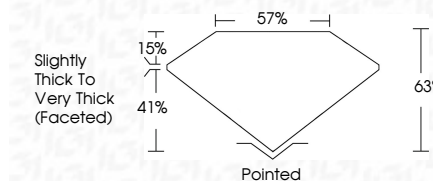

ELECTRONIC COPY

LG791641943
Report verification at igi.org

April 18, 2026
IGI Report Number **LG791641943**
Description **LABORATORY GROWN DIAMOND**
Shape and Cutting Style **PEAR MODIFIED BRILLIANT**
Measurements **9.09 X 5.59 X 3.52 MM**

GRADING RESULTS

Carat Weight **1.28 CARAT**
Color Grade **FANCY VIVID GREEN**
Clarity Grade **VS 1**

ADDITIONAL GRADING INFORMATION

Polish **VERY GOOD**
Symmetry **VERY GOOD**
Fluorescence **NONE**
Inscription(s) **IGI LG791641943**
Comments: This Laboratory Grown Diamond was created by Chemical Vapor Deposition (CVD) growth process. Indications of post-growth treatment.

April 18, 2026
IGI Report No LG791641943
PEAR MODIFIED BRILLIANT
9.09 X 5.59 X 3.52 MM
1.28 CARAT
Color Grade **FANCY VIVID GREEN**
Clarity Grade **VS 1**
Depth **63%**
Table **57%**
Girdle **Slightly Thick To Very Thick (Faceted)**
Culet **Pointed**
Polish **VERY GOOD**
Symmetry **VERY GOOD**
Fluorescence **NONE**
Inscription(s) **IGI LG791641943**
Comments: This Laboratory Grown Diamond was created by Chemical Vapor Deposition (CVD) growth process. Indications of post-growth treatment.

April 18, 2026
IGI Report Number **LG791641943**
Description **LABORATORY GROWN DIAMOND**
Shape and Cutting Style **PEAR MODIFIED BRILLIANT**
Measurements **9.09 X 5.59 X 3.52 MM**

GRADING RESULTS

Carat Weight **1.28 CARAT**
Color Grade **FANCY VIVID GREEN**
Clarity Grade **VS 1**