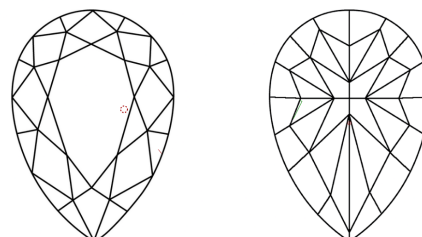

April 18, 2026
IGI Report Number **LG791641943**
Description **LABORATORY GROWN DIAMOND**
Shape and Cutting Style **PEAR MODIFIED BRILLIANT**
Measurements **9.09 X 5.59 X 3.52 MM**

GRADING RESULTS

Carat Weight **1.28 CARAT**
Color Grade **FANCY VIVID GREEN**
Clarity Grade **VS 1**

PROPORTIONS

Sample Image Used

CLARITY CHARACTERISTICS

KEY TO SYMBOLS

Red symbols indicate internal characteristics.
Green symbols indicate external characteristics.

COLOR

D E F G H I J Faint Very Light Light

CLARITY

FL	IF	VS ¹⁻²	VS ¹⁻²	SI ¹⁻²	I ¹⁻³
Flawless	Internally Flawless	Very Very Slightly Included	Very Slightly Included	Slightly Included	Included