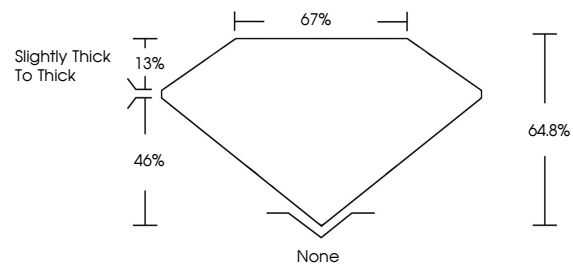

Measurements **9.03 X 6.40 X 4.15 MM**

GRADING RESULTS

Carat Weight **2.08 CARATS**
Color Grade **FANCY DEEP PINK**
Clarity Grade **VS 2**

ADDITIONAL GRADING INFORMATION

Polish **EXCELLENT**
Symmetry **EXCELLENT**
Fluorescence **SLIGHT**
Inscription(s) **(LGI) LG791635023**

GRADING RESULTS

Carat Weight **2.08 CARATS**
Color Grade **FANCY DEEP PINK**
Clarity Grade **VS 2**

ADDITIONAL GRADING INFORMATION

Polish **EXCELLENT**
Symmetry **EXCELLENT**
Fluorescence **SLIGHT**
Inscription(s) **(LGI) LG791635023**

Comments: This Laboratory Grown Diamond was created by Chemical Vapor Deposition (CVD) growth process. Indications of post-growth treatment.

PROPORTIONS

CLARITY CHARACTERISTICS

KEY TO SYMBOLS

Red symbols indicate internal characteristics.
Green symbols indicate external characteristics.