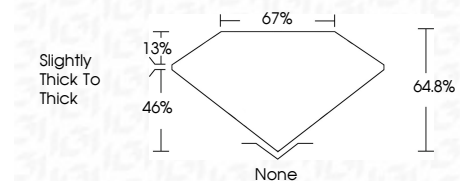

Measurements **9.03 X 6.40 X 4.15 MM**

GRADING RESULTS

Carat Weight **2.08 CARATS**
Color Grade **FANCY DEEP PINK**
Clarity Grade **VS 2**

ADDITIONAL GRADING INFORMATION

Polish **EXCELLENT**
Symmetry **EXCELLENT**
Fluorescence **SLIGHT**
Inscription(s) **(LGI) LG791635023**

Comments: This Laboratory Grown Diamond was created by Chemical Vapor Deposition (CVD) growth process. Indications of post-growth treatment.

April 16, 2026
IGI Report No LG791635023
CUT CORNERED RECT. MODIFIED BRILLIANT
9.03 X 6.40 X 4.15 MM
2.08 CARATS
FANCY DEEP PINK
VS 2
64.8%
67%
Slightly thick to thick
None
EXCELLENT
EXCELLENT
SLIGHT
(LGI) LG791635023
Comments: This Laboratory Grown Diamond was created by Chemical Vapor Deposition (CVD) growth process. Indications of post-growth treatment.

LABORATORY GROWN DIAMOND REPORT

April 16, 2026
IGI Report Number **LG791635023**
Description **LABORATORY GROWN DIAMOND**
Shape and Cutting Style **CUT CORNERED RECTANGULAR
MODIFIED BRILLIANT**
Measurements **9.03 X 6.40 X 4.15 MM**

GRADING RESULTS

Carat Weight **2.08 CARATS**
Color Grade **FANCY DEEP PINK**
Clarity Grade **VS 2**

ADDITIONAL GRADING INFORMATION

Polish **EXCELLENT**
Symmetry **EXCELLENT**
Fluorescence **SLIGHT**
Inscription(s) **(LGI) LG791635023**