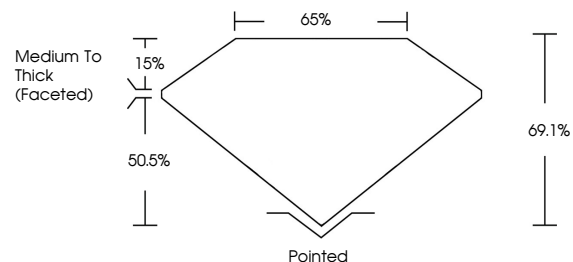

PROPORTIONS