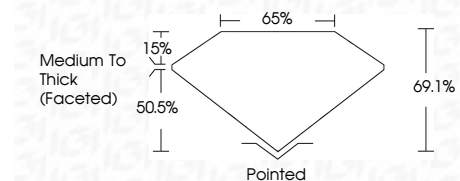

**ELECTRONIC COPY**

LG791631373  
Report verification at igi.org

April 13, 2026  
IGI Report Number **LG791631373**  
Description **LABORATORY GROWN DIAMOND**  
Shape and Cutting Style **CUSHION MODIFIED BRILLIANT**  
Measurements **13.30 X 9.29 X 6.42 MM**

**GRADING RESULTS**  
Carat Weight **7.06 CARATS**  
Color Grade **F**  
Clarity Grade **VVS 2**

**ADDITIONAL GRADING INFORMATION**  
Polish **EXCELLENT**  
Symmetry **EXCELLENT**  
Fluorescence **NONE**  
Inscription(s) **IGI LG791631373**  
Comments: This Laboratory Grown Diamond was created by Chemical Vapor Deposition (CVD) growth process. Type IIa

April 13, 2026  
IGI Report No LG791631373  
**CUSHION MODIFIED BRILLIANT**  
13.30 X 9.29 X 6.42 MM  
7.06 CARATS  
F  
VVS 2  
69.1%  
50.5%  
Medium To Thick (Faceted)  
Pointed  
EXCELLENT  
EXCELLENT  
NONE  
IGI LG791631373  
Comments: This Laboratory Grown Diamond was created by Chemical Vapor Deposition (CVD) growth process. Type IIa

**GRADING RESULTS**  
Carat Weight **7.06 CARATS**  
Color Grade **F**  
Clarity Grade **VVS 2**

**ADDITIONAL GRADING INFORMATION**  
Polish **EXCELLENT**  
Symmetry **EXCELLENT**  
Fluorescence **NONE**  
Inscription(s) **IGI LG791631373**