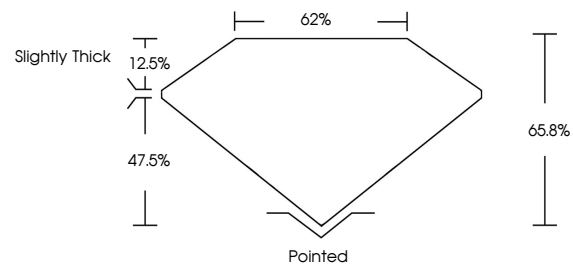

April 13, 2026
IGI Report No LG791631369
CUT CORNERED SQUARE MODIFIED BRILLIANT
9.70 X 9.30 X 6.12 MM
Carat Weight **5.29 CARATS**
Color Grade **F**
Clarity Grade **VS 1**
Table **12.5%**
Depth **47.5%**
Girdle **62%**
Slightly Thick
Culet **Pointed**
Polish **EXCELLENT**
Symmetry **EXCELLENT**
Fluorescence **NONE**
Inscription(s) **IGI LG791631369**
Comments: This Laboratory Grown Diamond was created by Chemical Vapor Deposition (CVD) growth process. Type IIa

GRADING RESULTS

Carat Weight **5.29 CARATS**
Color Grade **F**
Clarity Grade **VS 1**

ADDITIONAL GRADING INFORMATION

Polish **EXCELLENT**
Symmetry **EXCELLENT**
Fluorescence **NONE**
Inscription(s) **IGI LG791631369**

Comments: This Laboratory Grown Diamond was created by Chemical Vapor Deposition (CVD) growth process. Type IIa

PROPORTIONS

CLARITY CHARACTERISTICS

KEY TO SYMBOLS

Red symbols indicate internal characteristics.
Green symbols indicate external characteristics.