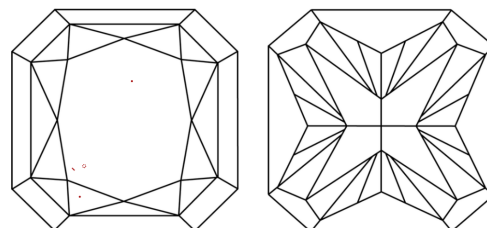

CLARITY CHARACTERISTICS

KEY TO SYMBOLS

Red symbols indicate internal characteristics.
Green symbols indicate external characteristics.