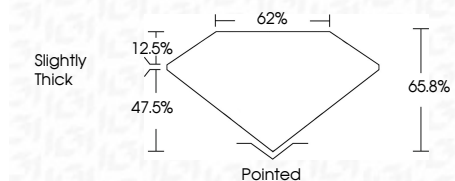

ELECTRONIC COPY

LG791631369
Report verification at igi.org

April 13, 2026
IGI Report Number **LG791631369**
Description **LABORATORY GROWN DIAMOND**
Shape and Cutting Style **CUT CORNERED SQUARE
MODIFIED BRILLIANT**
Measurements **9.70 X 9.30 X 6.12 MM**

GRADING RESULTS
Carat Weight **5.29 CARATS**
Color Grade **F**
Clarity Grade **VS 1**

ADDITIONAL GRADING INFORMATION
Polish **EXCELLENT**
Symmetry **EXCELLENT**
Fluorescence **NONE**
Inscription(s) **IGI LG791631369**
Comments: This Laboratory Grown Diamond was created by Chemical Vapor Deposition (CVD) growth process. Type IIa

April 13, 2026
IGI Report No LG791631369
CUT CORNERED SQUARE MODIFIED BRILLIANT
9.70 X 9.30 X 6.12 MM
Carat Weight **5.29 CARATS**
Color Grade **F**
Clarity Grade **VS 1**
Table **12.5%**
Depth **47.5%**
Girdle **62%**
Slightly Thick
Culet **Pointed**
Polish **EXCELLENT**
Symmetry **EXCELLENT**
Fluorescence **NONE**
Inscription(s) **IGI LG791631369**
Comments: This Laboratory Grown Diamond was created by Chemical Vapor Deposition (CVD) growth process. Type IIa

GRADING RESULTS

Carat Weight **5.29 CARATS**
Color Grade **F**
Clarity Grade **VS 1**

ADDITIONAL GRADING INFORMATION

Polish **EXCELLENT**
Symmetry **EXCELLENT**
Fluorescence **NONE**
Inscription(s) **IGI LG791631369**