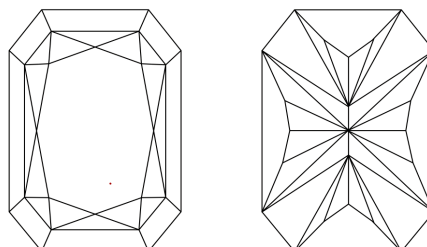

CLARITY CHARACTERISTICS

KEY TO SYMBOLS

Red symbols indicate internal characteristics.
Green symbols indicate external characteristics.

COLOR

D E F G H I J Faint Very Light Light

CLARITY

FL	IF	VVS¹⁻²	VS¹⁻²	SI¹⁻²	I¹⁻³
Flawless	Internally Flawless	Very Very Slightly Included	Very Slightly Included	Slightly Included	Included