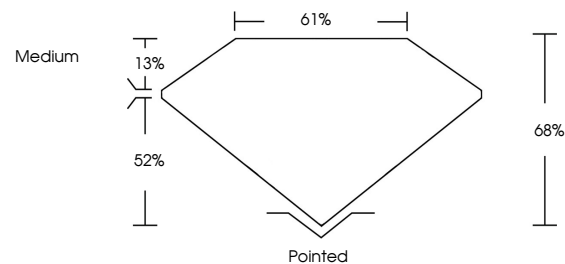

Measurements **10.15 X 6.74 X 4.58 MM**

GRADING RESULTS

Carat Weight **2.72 CARATS**
Color Grade **F**
Clarity Grade **VVS 2**

ADDITIONAL GRADING INFORMATION

Polish **EXCELLENT**
Symmetry **EXCELLENT**
Fluorescence **NONE**
Inscription(s) **IGI LG791631317**
Comments: This Laboratory Grown Diamond was created by Chemical Vapor Deposition (CVD) growth process. Type IIa

April 15, 2026
IGI Report No LG791631317
CUT CORNERED RECT. MODIFIED BRILLIANT
10.15 X 6.74 X 4.58 MM
Carat Weight **2.72 CARATS**
Color Grade **F**
Clarity Grade **VVS 2**
Depth **68%**
Table **13%**
Girdle **Medium**
Culet **Pointed**
Polish **EXCELLENT**
Symmetry **EXCELLENT**
Fluorescence **NONE**
Inscription(s) **IGI LG791631317**
Comments: This Laboratory Grown Diamond was created by Chemical Vapor Deposition (CVD) growth process. Type IIa

GRADING RESULTS

Carat Weight **2.72 CARATS**
Color Grade **F**
Clarity Grade **VVS 2**

ADDITIONAL GRADING INFORMATION

Polish **EXCELLENT**
Symmetry **EXCELLENT**
Fluorescence **NONE**
Inscription(s) **IGI LG791631317**

Comments: This Laboratory Grown Diamond was created by Chemical Vapor Deposition (CVD) growth process. Type IIa

PROPORTIONS

Sample Image Used

CLARITY CHARACTERISTICS

KEY TO SYMBOLS

Red symbols indicate internal characteristics.
Green symbols indicate external characteristics.