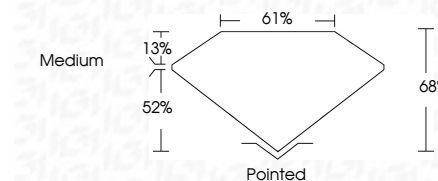

ELECTRONIC COPY

LG791631317
Report verification at igi.org

April 15, 2026
IGI Report Number **LG791631317**
Description **LABORATORY GROWN DIAMOND**

Shape and Cutting Style **CUT CORNERED
RECTANGULAR MODIFIED
BRILLIANT**

Measurements **10.15 X 6.74 X 4.58 MM**

GRADING RESULTS

Carat Weight **2.72 CARATS**
Color Grade **F**
Clarity Grade **VVS 2**

ADDITIONAL GRADING INFORMATION

Polish **EXCELLENT**
Symmetry **EXCELLENT**
Fluorescence **NONE**
Inscription(s) **IGI LG791631317**
Comments: This Laboratory Grown Diamond was created by Chemical Vapor Deposition (CVD) growth process. Type IIa

April 15, 2026
IGI Report No LG791631317
CUT CORNERED RECT. MODIFIED BRILLIANT
10.15 X 6.74 X 4.58 MM
Carat Weight **2.72 CARATS**
Color Grade **F**
Clarity Grade **VVS 2**
Depth **68%**
Table **13%**
Girdle **Medium**
Culet **Pointed**
Polish **EXCELLENT**
Symmetry **EXCELLENT**
Fluorescence **NONE**
Inscription(s) **IGI LG791631317**
Comments: This Laboratory Grown Diamond was created by Chemical Vapor Deposition (CVD) growth process. Type IIa

GRADING RESULTS

Carat Weight **2.72 CARATS**
Color Grade **F**
Clarity Grade **VVS 2**

ADDITIONAL GRADING INFORMATION

Polish **EXCELLENT**
Symmetry **EXCELLENT**
Fluorescence **NONE**
Inscription(s) **IGI LG791631317**