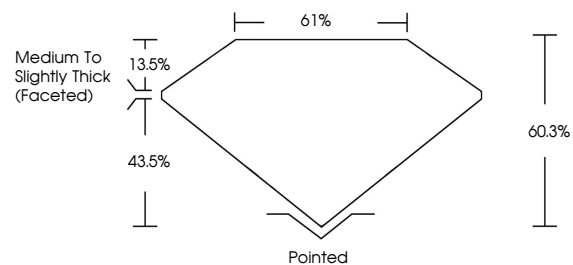

IGI

April 16, 2026
IGI Report No LG791631287
PEAR BRILLIANT
1.51 CARAT
E
9.97 X 6.62 X 3.99 MM
Carat Weight
Color Grade
Clarity Grade
Depth
Table
Girdle
Medium to Slightly Thick (Faceted)
Culet
Pointed
Polish
Symmetry
Fluorescence
Inscription(s)
EXCELLENT
EXCELLENT
NONE
IGI LG791631287
Comments: This Laboratory Grown Diamond was created by Chemical Vapor Deposition (CVD) growth process. Type IIa

April 16, 2026
IGI Report Number **LG791631287**
Description **LABORATORY GROWN DIAMOND**
Shape and Cutting Style **PEAR BRILLIANT**
Measurements **9.97 X 6.62 X 3.99 MM**

GRADING RESULTS

Carat Weight **1.51 CARAT**
Color Grade **E**
Clarity Grade **VS 1**

PROPORTIONS

Sample Image Used

CLARITY CHARACTERISTICS

KEY TO SYMBOLS

Red symbols indicate internal characteristics.
Green symbols indicate external characteristics.

COLOR

D E F G H I J Faint Very Light Light