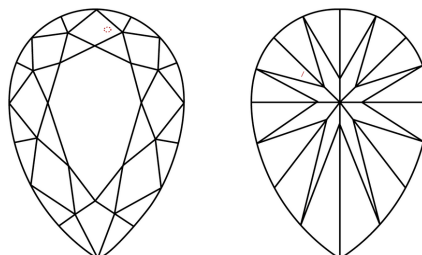

IGI

April 16, 2026
IGI Report No LG791631287
PEAR BRILLIANT
1.51 CARAT
E
9.97 X 6.62 X 3.99 MM
Carat Weight
Color Grade
Clarity Grade
Depth
Table
Girdle
Medium to Slightly Thick (Faceted)
Culet
Pointed
Polish
Symmetry
Fluorescence
Inscription(s)
EXCELLENT
EXCELLENT
NONE
IGI LG791631287
Comments: This Laboratory Grown Diamond was created by Chemical Vapor Deposition (CVD) growth process. Type IIa

April 16, 2026
IGI Report Number **LG791631287**
Description **LABORATORY GROWN DIAMOND**
Shape and Cutting Style **PEAR BRILLIANT**
Measurements **9.97 X 6.62 X 3.99 MM**

GRADING RESULTS

Carat Weight **1.51 CARAT**
Color Grade **E**
Clarity Grade **VS 1**

PROPORTIONS

Sample Image Used

CLARITY CHARACTERISTICS

KEY TO SYMBOLS

Red symbols indicate internal characteristics.
Green symbols indicate external characteristics.

COLOR

D E F G H I J Faint Very Light Light