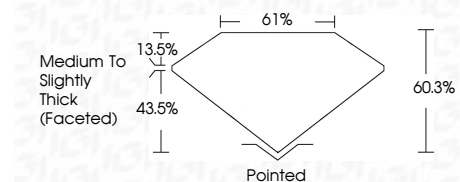

ELECTRONIC COPY

LG791631287
Report verification at igi.org

April 16, 2026
IGI Report Number **LG791631287**
Description **LABORATORY GROWN DIAMOND**
Shape and Cutting Style **PEAR BRILLIANT**
Measurements **9.97 X 6.62 X 3.99 MM**

GRADING RESULTS

Carat Weight **1.51 CARAT**
Color Grade **E**
Clarity Grade **VS 1**

ADDITIONAL GRADING INFORMATION

Polish **EXCELLENT**
Symmetry **EXCELLENT**
Fluorescence **NONE**
Inscription(s) **IGI LG791631287**
Comments: This Laboratory Grown Diamond was created by Chemical Vapor Deposition (CVD) growth process. Type IIa

IGI

April 16, 2026
IGI Report No LG791631287
PEAR BRILLIANT
1.51 CARAT
E
9.97 X 6.62 X 3.99 MM
Carat Weight
Color Grade
Clarity Grade
Depth
Table
Girdle
Medium to Slightly Thick (Faceted)
Culet
Pointed
Polish
Symmetry
Fluorescence
Inscription(s)
EXCELLENT
EXCELLENT
NONE
IGI LG791631287
Comments: This Laboratory Grown Diamond was created by Chemical Vapor Deposition (CVD) growth process. Type IIa

April 16, 2026
IGI Report Number **LG791631287**
Description **LABORATORY GROWN DIAMOND**
Shape and Cutting Style **PEAR BRILLIANT**
Measurements **9.97 X 6.62 X 3.99 MM**

GRADING RESULTS

Carat Weight **1.51 CARAT**
Color Grade **E**
Clarity Grade **VS 1**