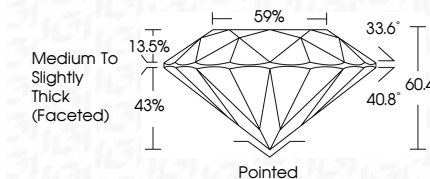

ELECTRONIC COPY

LG791628779
Report verification at igi.org

April 10, 2026
IGI Report Number LG791628779
Description LABORATORY GROWN DIAMOND
Shape and Cutting Style ROUND BRILLIANT
Measurements 7.45 - 7.48 X 4.51 MM

GRADING RESULTS

Carat Weight 1.54 CARAT
Color Grade D
Clarity Grade VVS 1
Cut Grade IDEAL

Sample Image Used

PROPORTIONS

CLARITY CHARACTERISTICS

KEY TO SYMBOLS

Red symbols indicate internal characteristics.
Green symbols indicate external characteristics.

April 10, 2026
IGI Report No LG791628779
ROUND BRILLIANT
7.45 - 7.48 X 4.51 MM
1.54 CARAT
Color Grade D
Clarity Grade VVS 1
Cut Grade IDEAL
Depth 60.4%
Table 43%
Girdle 59%
Medium To Slightly Thick (Faceted)
Culet Pointed
Polish EXCELLENT
Symmetry EXCELLENT
Fluorescence NONE
Inscription(s) (IGI) LG791628779
Comments: This Laboratory Grown Diamond was created by Chemical Vapor Deposition (CVD) growth process. Type IIa

April 10, 2026
IGI Report Number LG791628779
Description LABORATORY GROWN DIAMOND
Shape and Cutting Style ROUND BRILLIANT
Measurements 7.45 - 7.48 X 4.51 MM

GRADING RESULTS

Carat Weight 1.54 CARAT
Color Grade D
Clarity Grade VVS 1
Cut Grade IDEAL