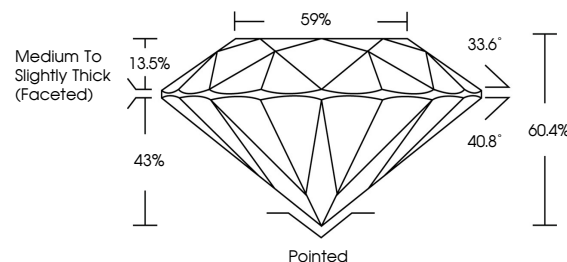

ELECTRONIC COPY

LG791628779
Report verification at igi.org

April 10, 2026
IGI Report Number LG791628779
Description LABORATORY GROWN DIAMOND
Shape and Cutting Style ROUND BRILLIANT
Measurements 7.45 - 7.48 X 4.51 MM

GRADING RESULTS

Carat Weight 1.54 CARAT
Color Grade D
Clarity Grade VVS 1
Cut Grade IDEAL

Sample Image Used

PROPORTIONS

CLARITY CHARACTERISTICS

KEY TO SYMBOLS

Red symbols indicate internal characteristics.
Green symbols indicate external characteristics.

April 10, 2026
IGI Report No LG791628779
ROUND BRILLIANT
7.45 - 7.48 X 4.51 MM
1.54 CARAT
Color Grade D
Clarity Grade VVS 1
Cut Grade IDEAL
Depth 60.4%
Table 43%
Girdle 59%
Medium To Slightly Thick (Faceted)
Culet Pointed
Polish EXCELLENT
Symmetry EXCELLENT
Fluorescence NONE
Inscription(s) (IGI) LG791628779
Comments: This Laboratory Grown Diamond was created by Chemical Vapor Deposition (CVD) growth process. Type IIa

April 10, 2026
IGI Report Number LG791628779
Description LABORATORY GROWN DIAMOND
Shape and Cutting Style ROUND BRILLIANT
Measurements 7.45 - 7.48 X 4.51 MM

GRADING RESULTS

Carat Weight 1.54 CARAT
Color Grade D
Clarity Grade VVS 1
Cut Grade IDEAL